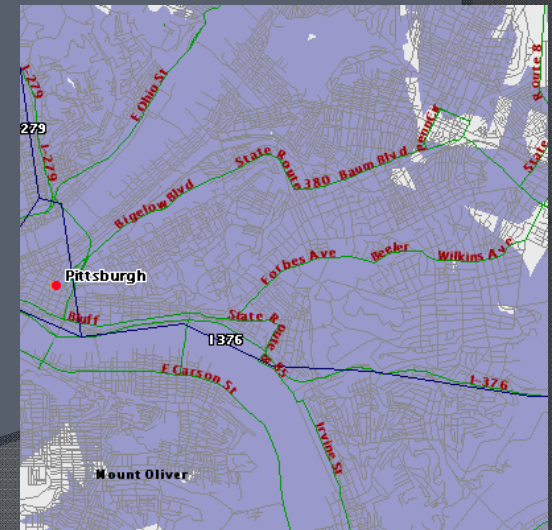

- Single stream of information
- E.g. Oregon Scientific
 - Sensor based
 - Professional Weather Center (WMR200)
 - “Feed” based
 - WeatherNow with MSN Direct Service (WMS801)

Requirements

○ Functional

- Retrieve data from the internet via an 802.11b/g or Bluetooth network connection
- Parse and display data on LCD screen
- Identify sharp taps to the left/right sides of the frame using accelerometer data