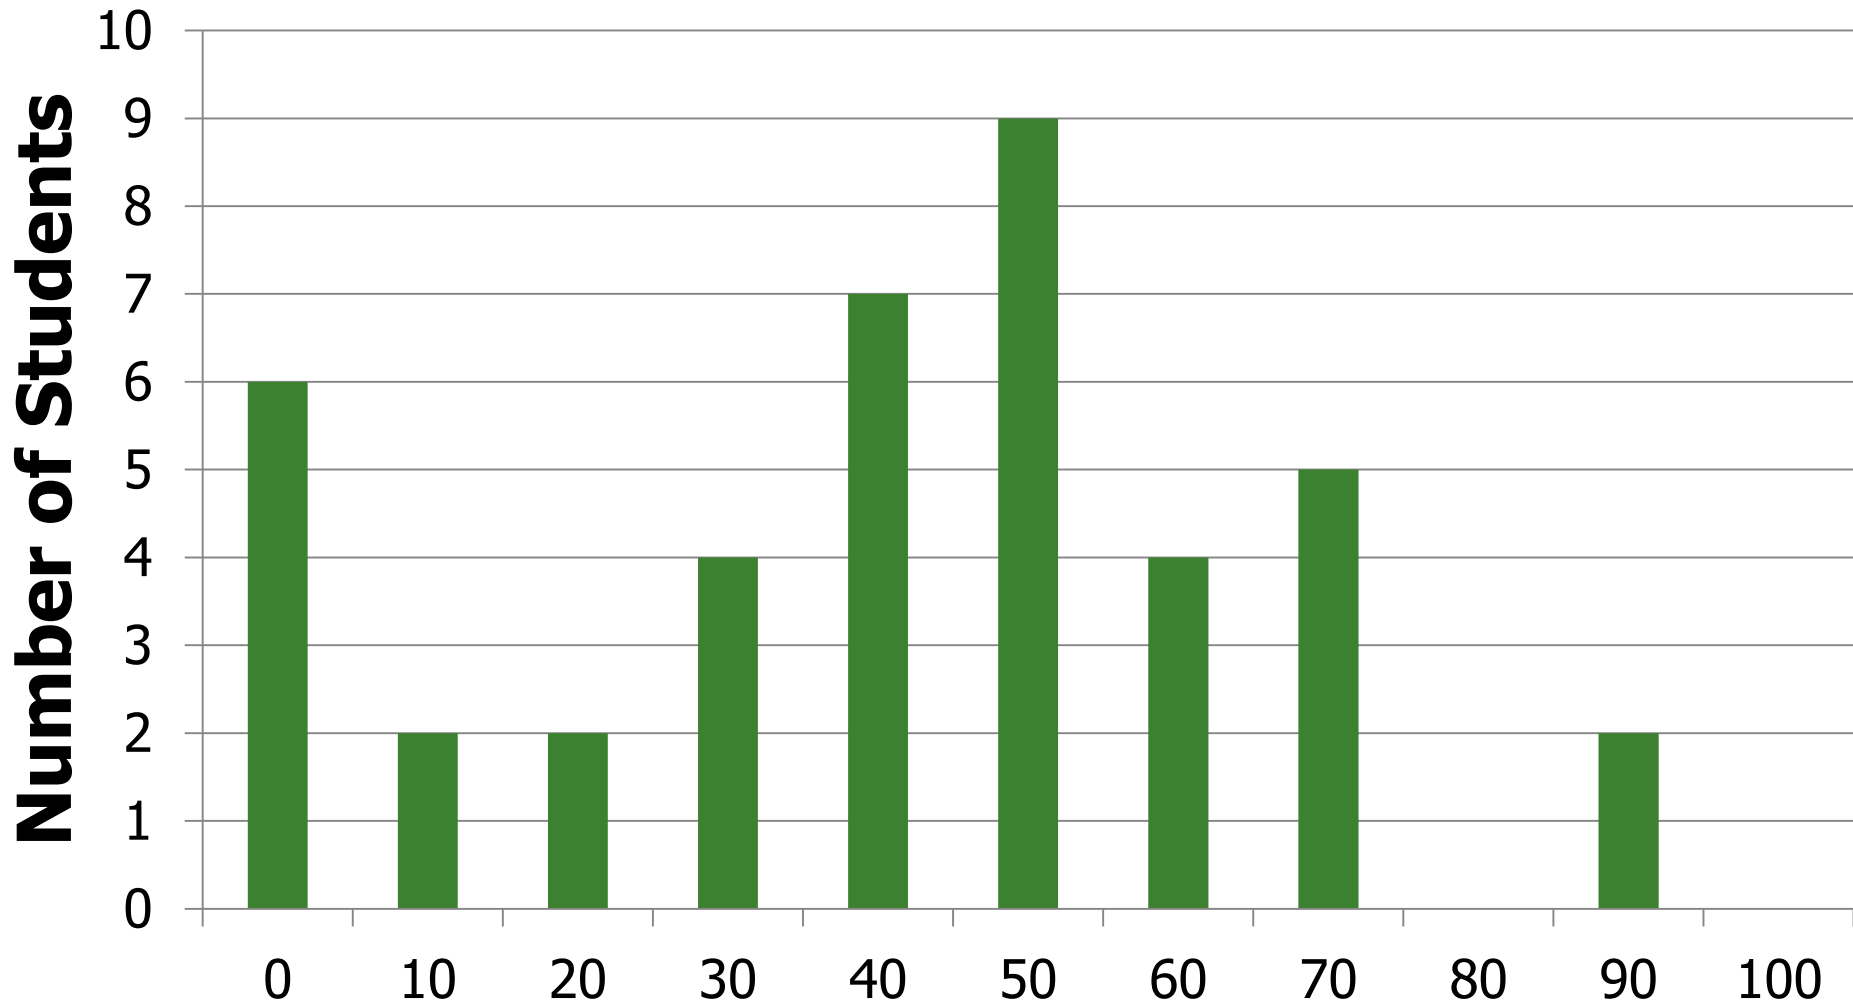

Midterm 2 Statistics

- MAX 90.71
- MIN 22.86
- MEDIAN 48.01
- MEAN 42.5
- STD 16.24

Midterm 2 Grade Distribution

Midterm 2 Grade Distribution

Breakdown

Legibility

Breakdown

Q1

Breakdown

Q2

Breakdown

Q3

Breakdown

Q4

Breakdown

Q5