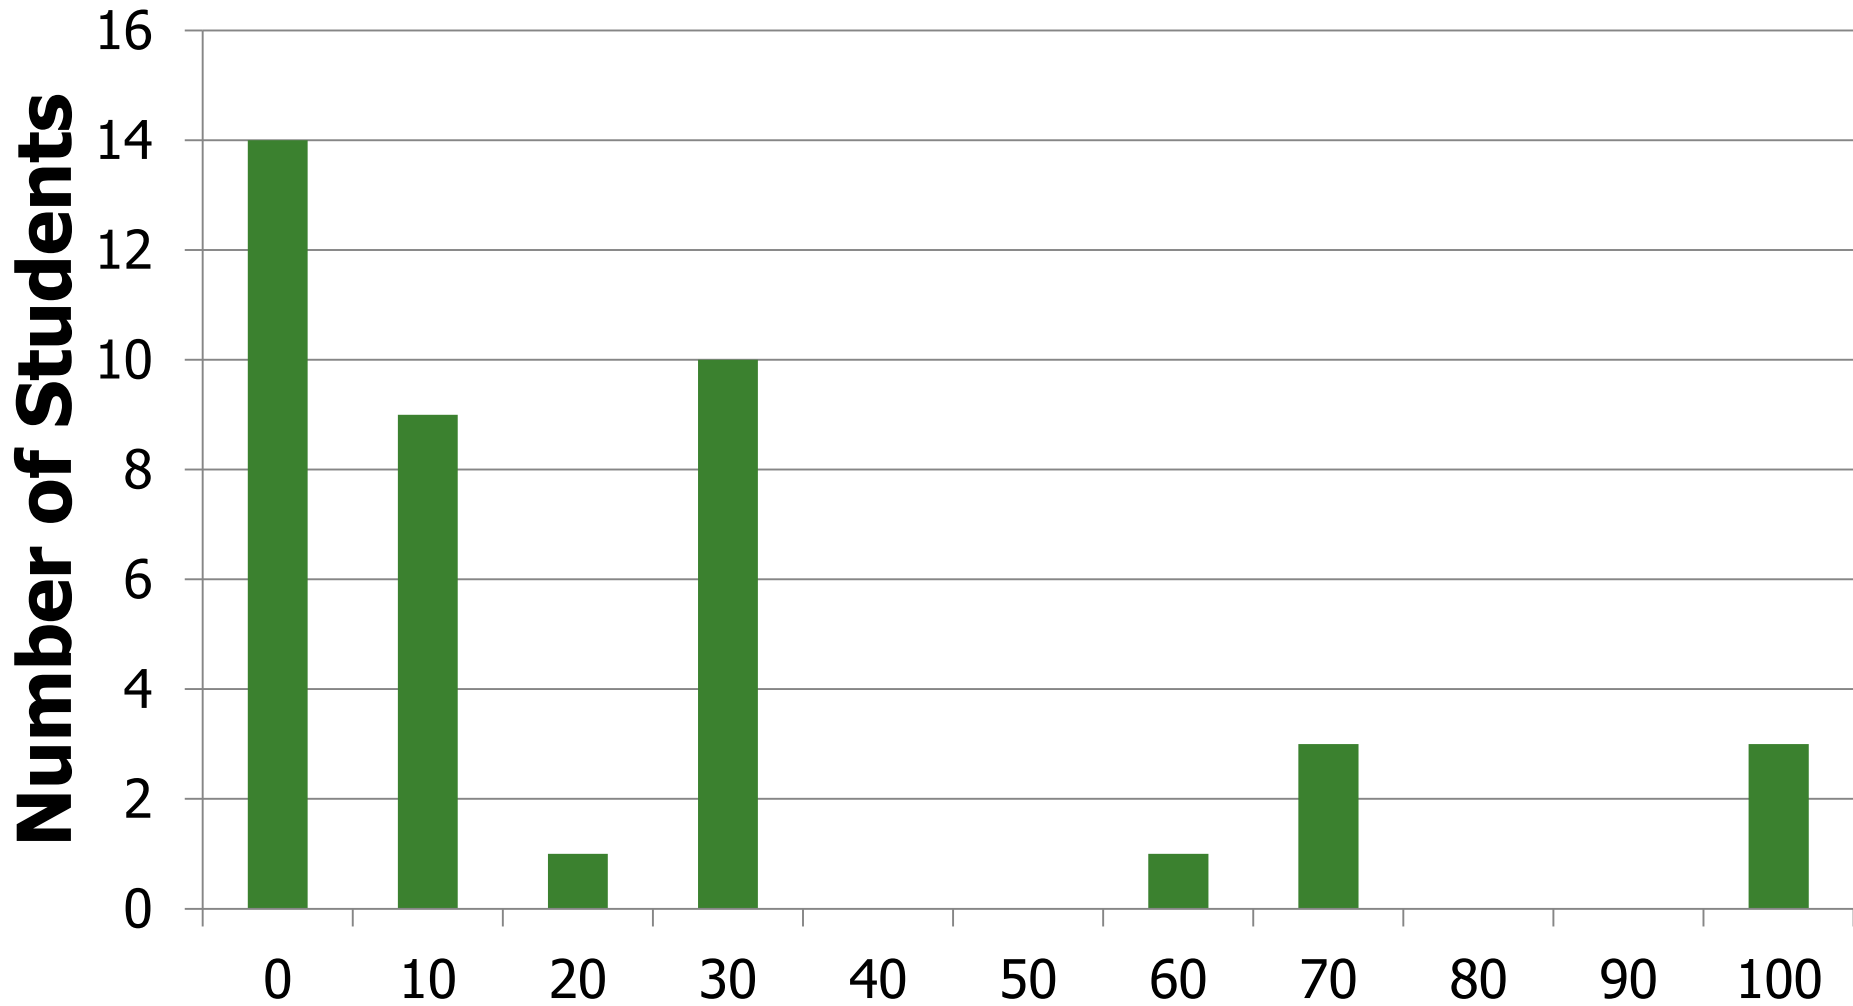

Midterm 2 Statistics

- MAX 90.71
- MIN 22.86
- MEDIAN 48.01
- MEAN 42.5
- STD 16.24

Midterm 2 Grade Distribution

Midterm 2 Grade Distribution

Breakdown

Legibility

Breakdown

Q1

Breakdown

Q2

Breakdown

Q3

Breakdown

Q4

Breakdown

Q5