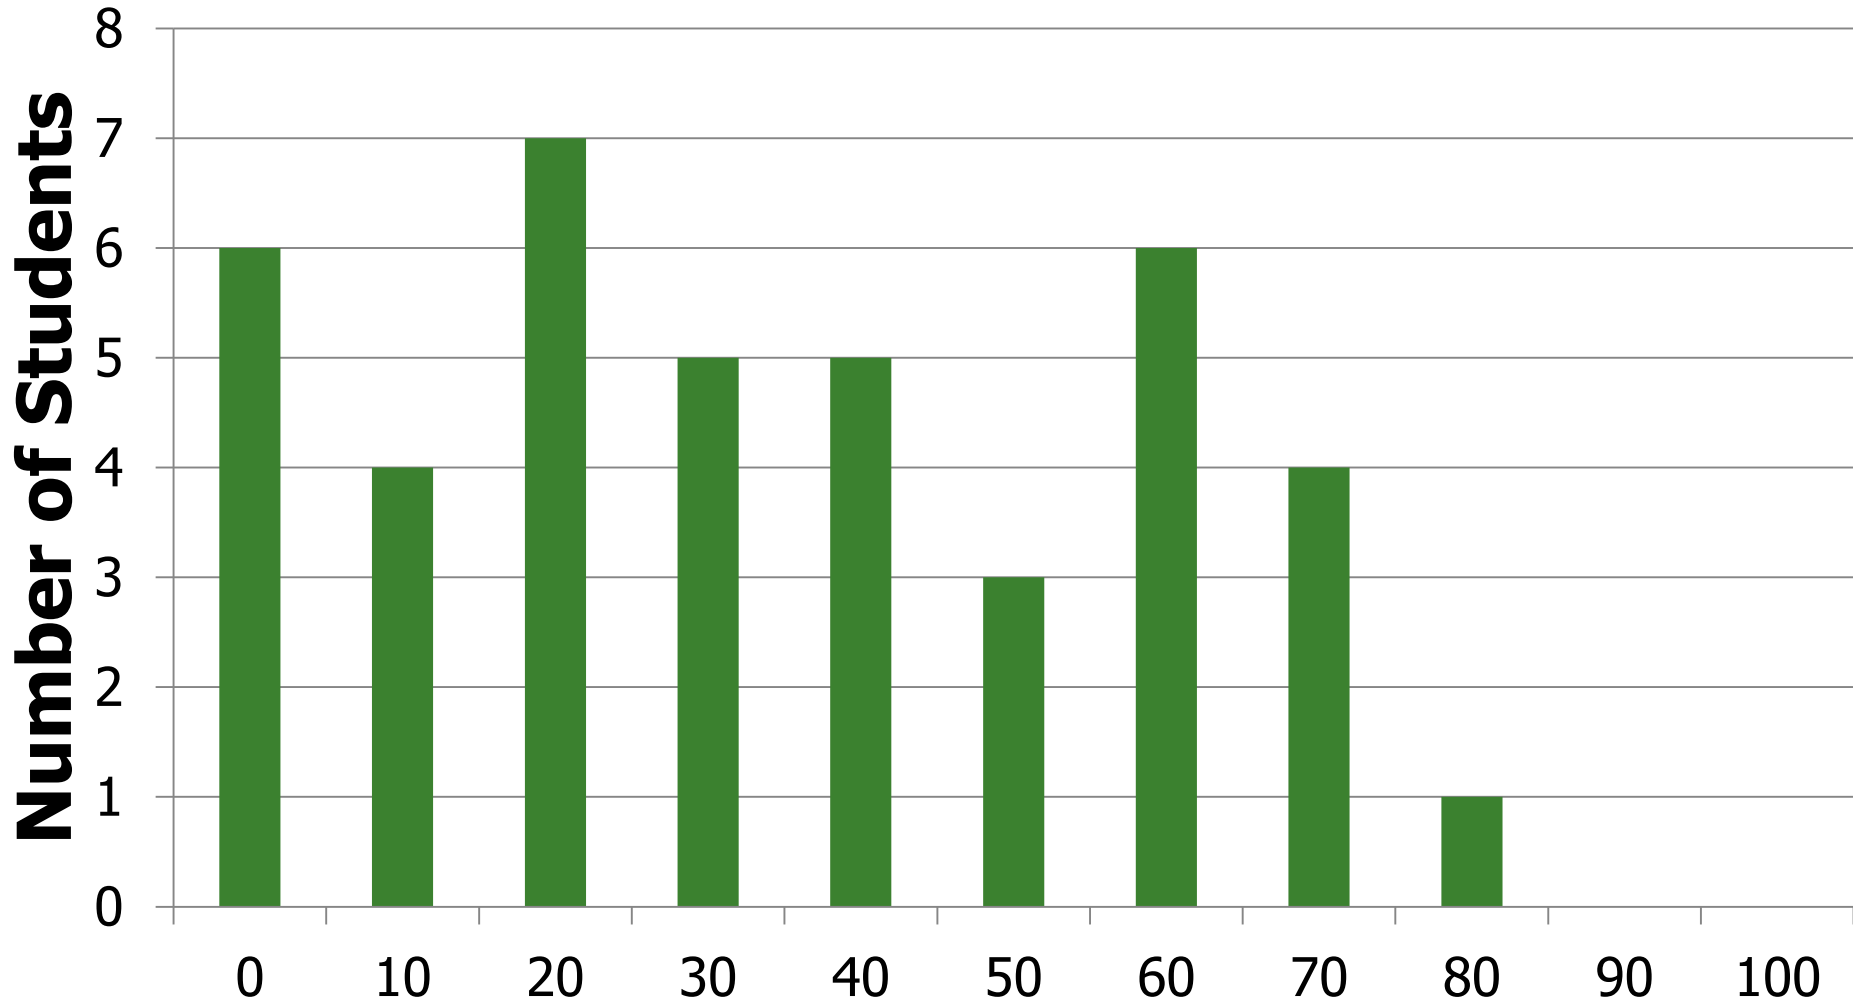

Midterm 2 Statistics

- MAX 90.71
- MIN 22.86
- MEDIAN 48.01
- MEAN 42.5
- STD 16.24

Midterm 2 Grade Distribution

Midterm 2 Grade Distribution

Breakdown

Legibility

Breakdown

Q1

Breakdown

Q2

Breakdown

Q3

Breakdown

Q4

Breakdown

Q5