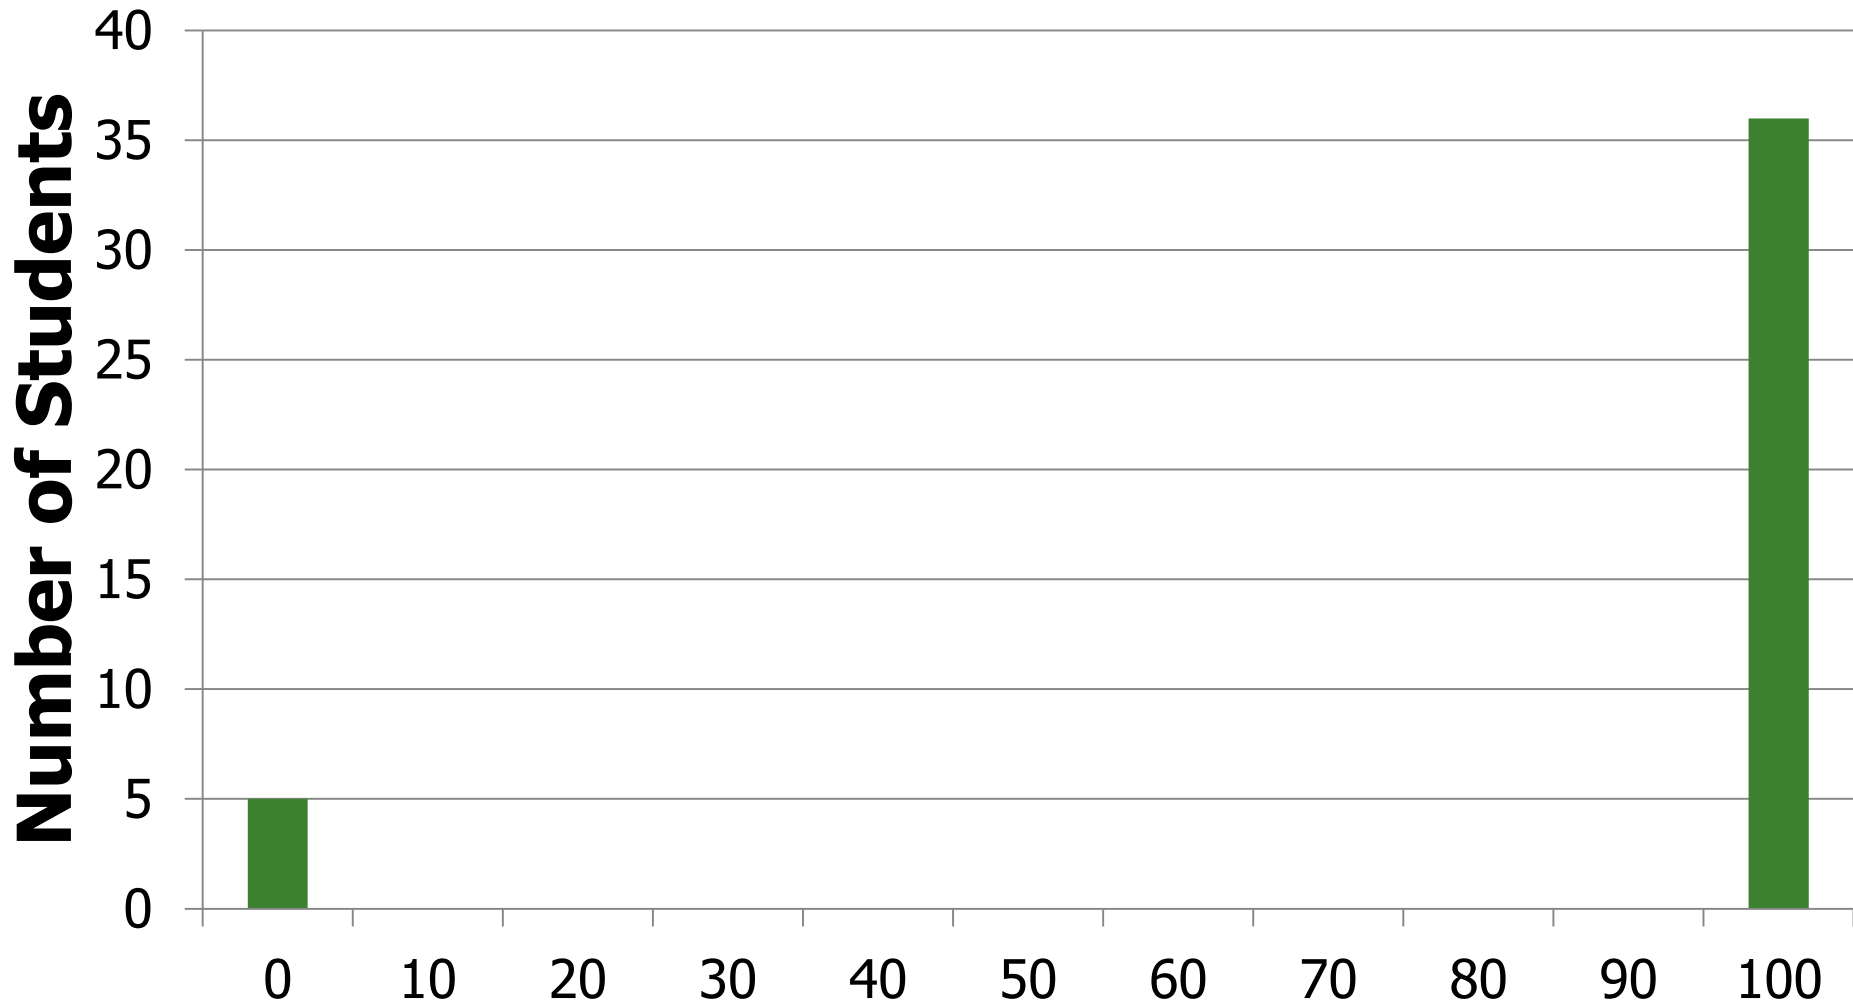

Midterm 2 Statistics

- MAX 90.71
- MIN 22.86
- MEDIAN 48.01
- MEAN 42.5
- STD 16.24

Midterm 2 Grade Distribution

Midterm 2 Grade Distribution

Breakdown

Legibility

Breakdown

Q1

Breakdown

Q2

Breakdown

Q3

Breakdown

Q4

Breakdown

Q5