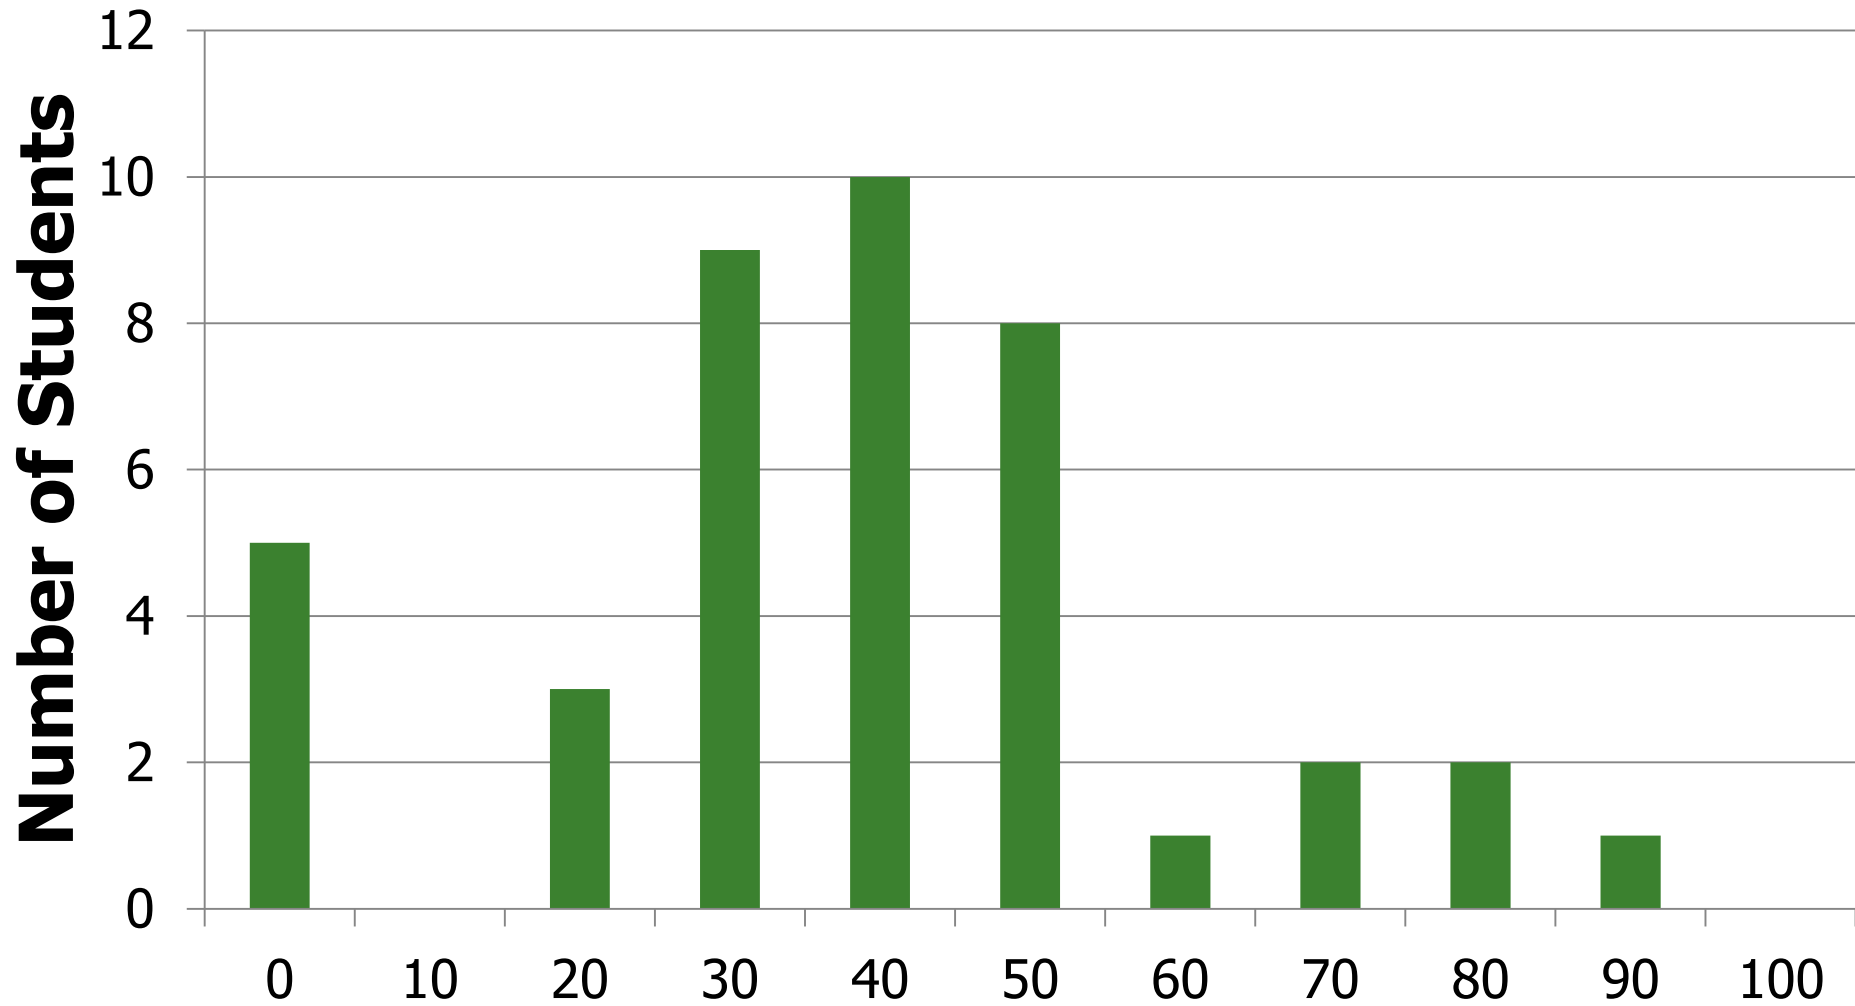

Midterm 2 Statistics

- MAX 90.71
- MIN 22.86
- MEDIAN 48.01
- MEAN 42.5
- STD 16.24

Midterm 2 Grade Distribution

Midterm 2 Grade Distribution

Breakdown

Legibility

Breakdown

Q1

Breakdown

Q2

Breakdown

Q3

Breakdown

Q4

Breakdown

Q5