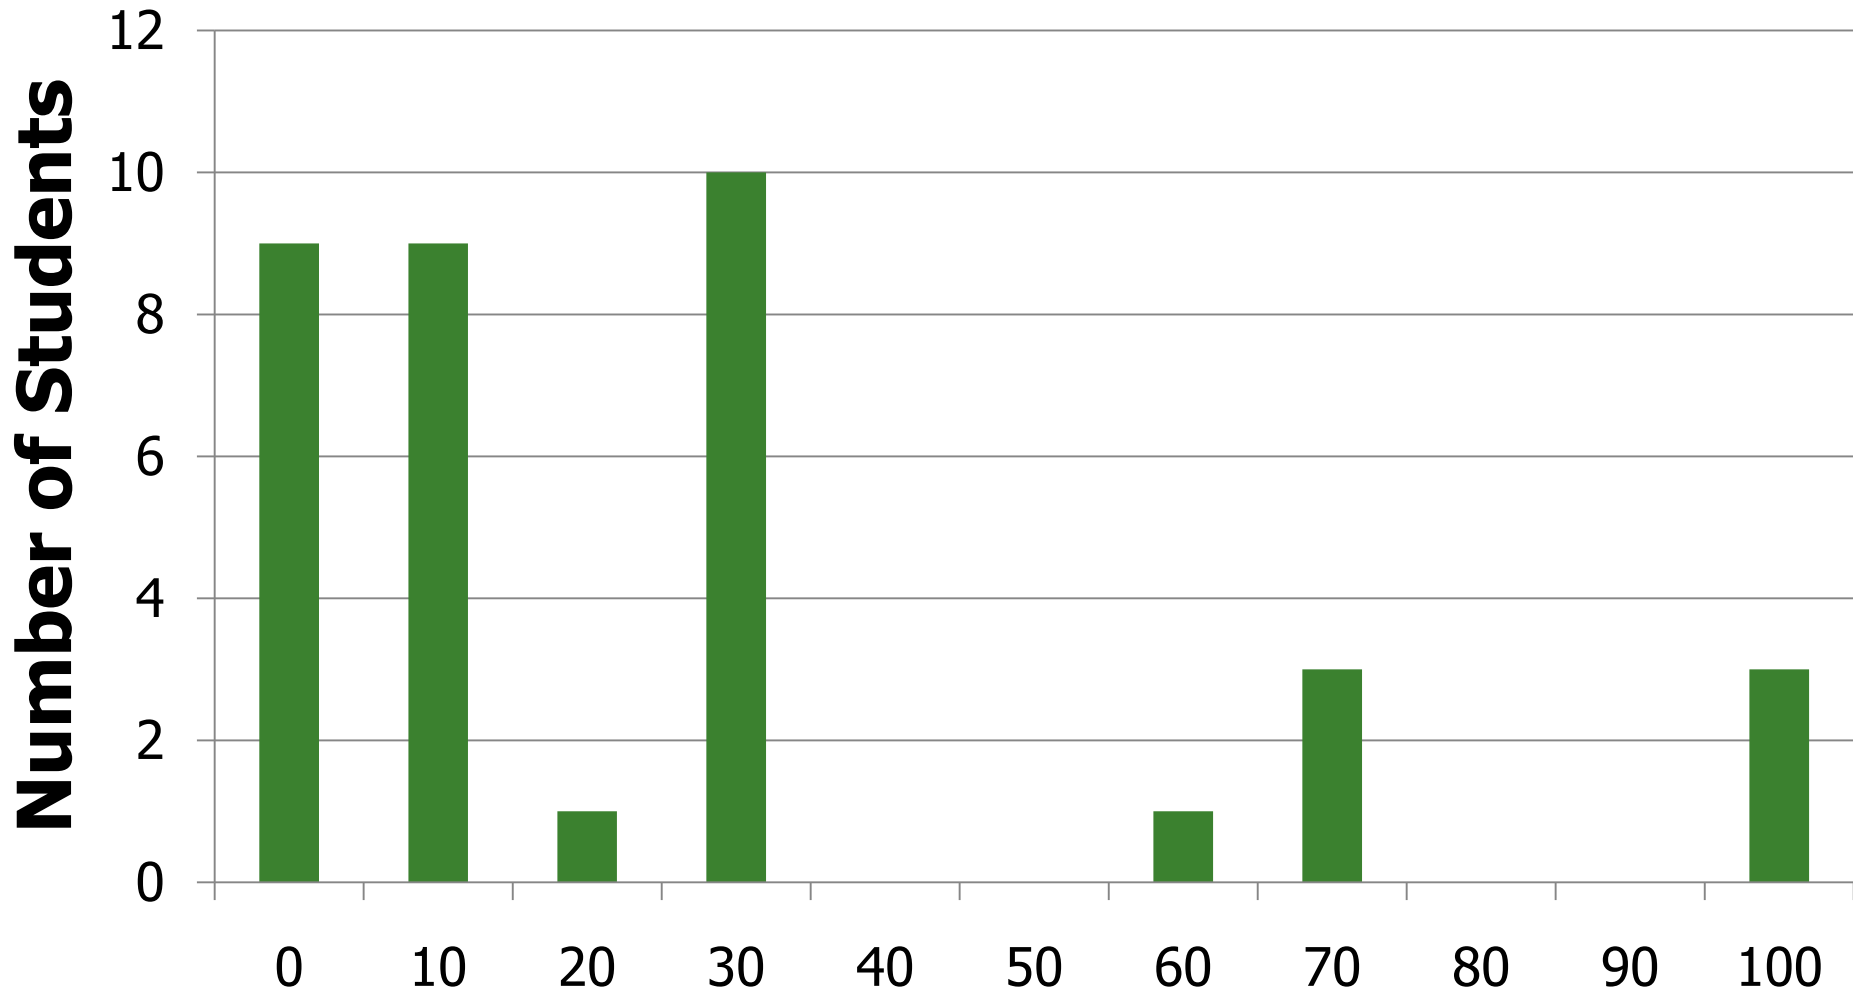

Midterm 2 Statistics

- MAX 90.71
- MIN 22.86
- MEDIAN 48.01
- MEAN 42.5
- STD 16.24

Midterm 2 Grade Distribution

Midterm 2 Grade Distribution

Breakdown

Legibility

Breakdown

Q1

Breakdown

Q2

Breakdown

Q3

Breakdown

Q4

Breakdown

Q5