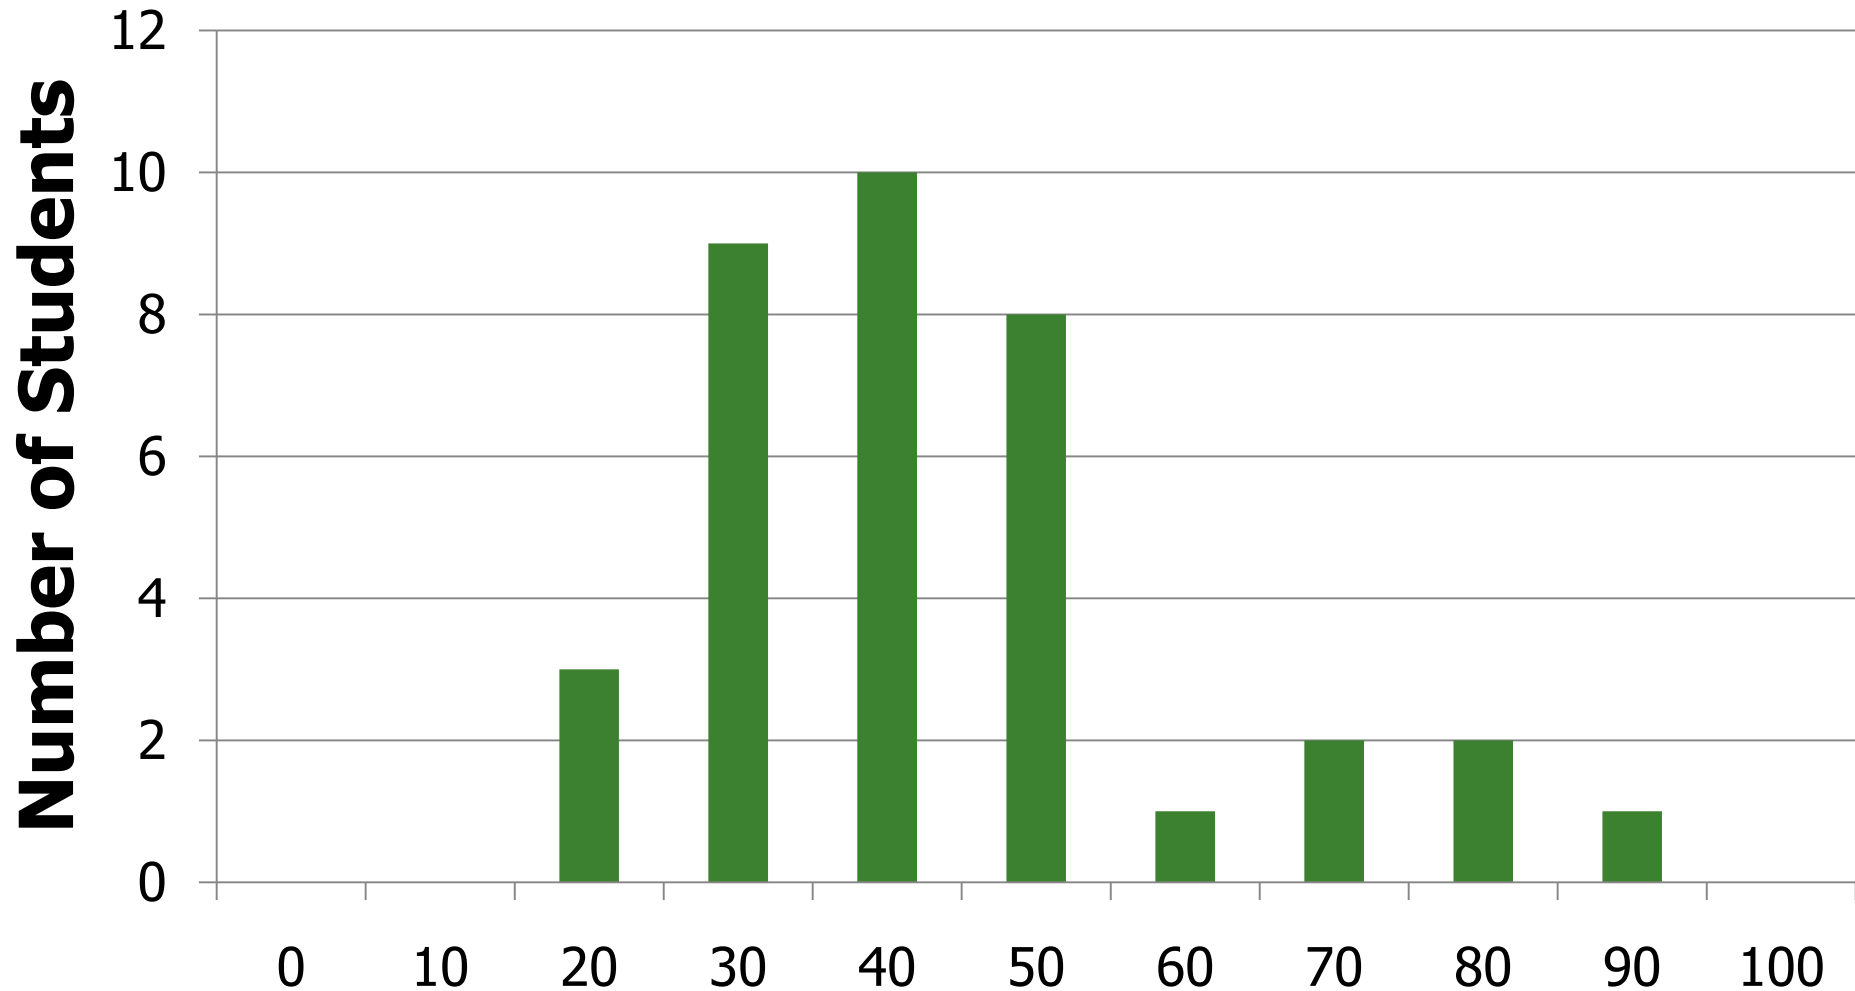

Midterm 2 Statistics

- MAX 90.71
- MIN 22.86
- MEDIAN 48.01
- MEAN 42.5
- STD 16.24

Midterm 2 Grade Distribution

Midterm 2 Grade Distribution

Breakdown

Legibility

Breakdown

Q1

Breakdown

Q2

Breakdown

Q3

Breakdown

Q4

Breakdown

Q5