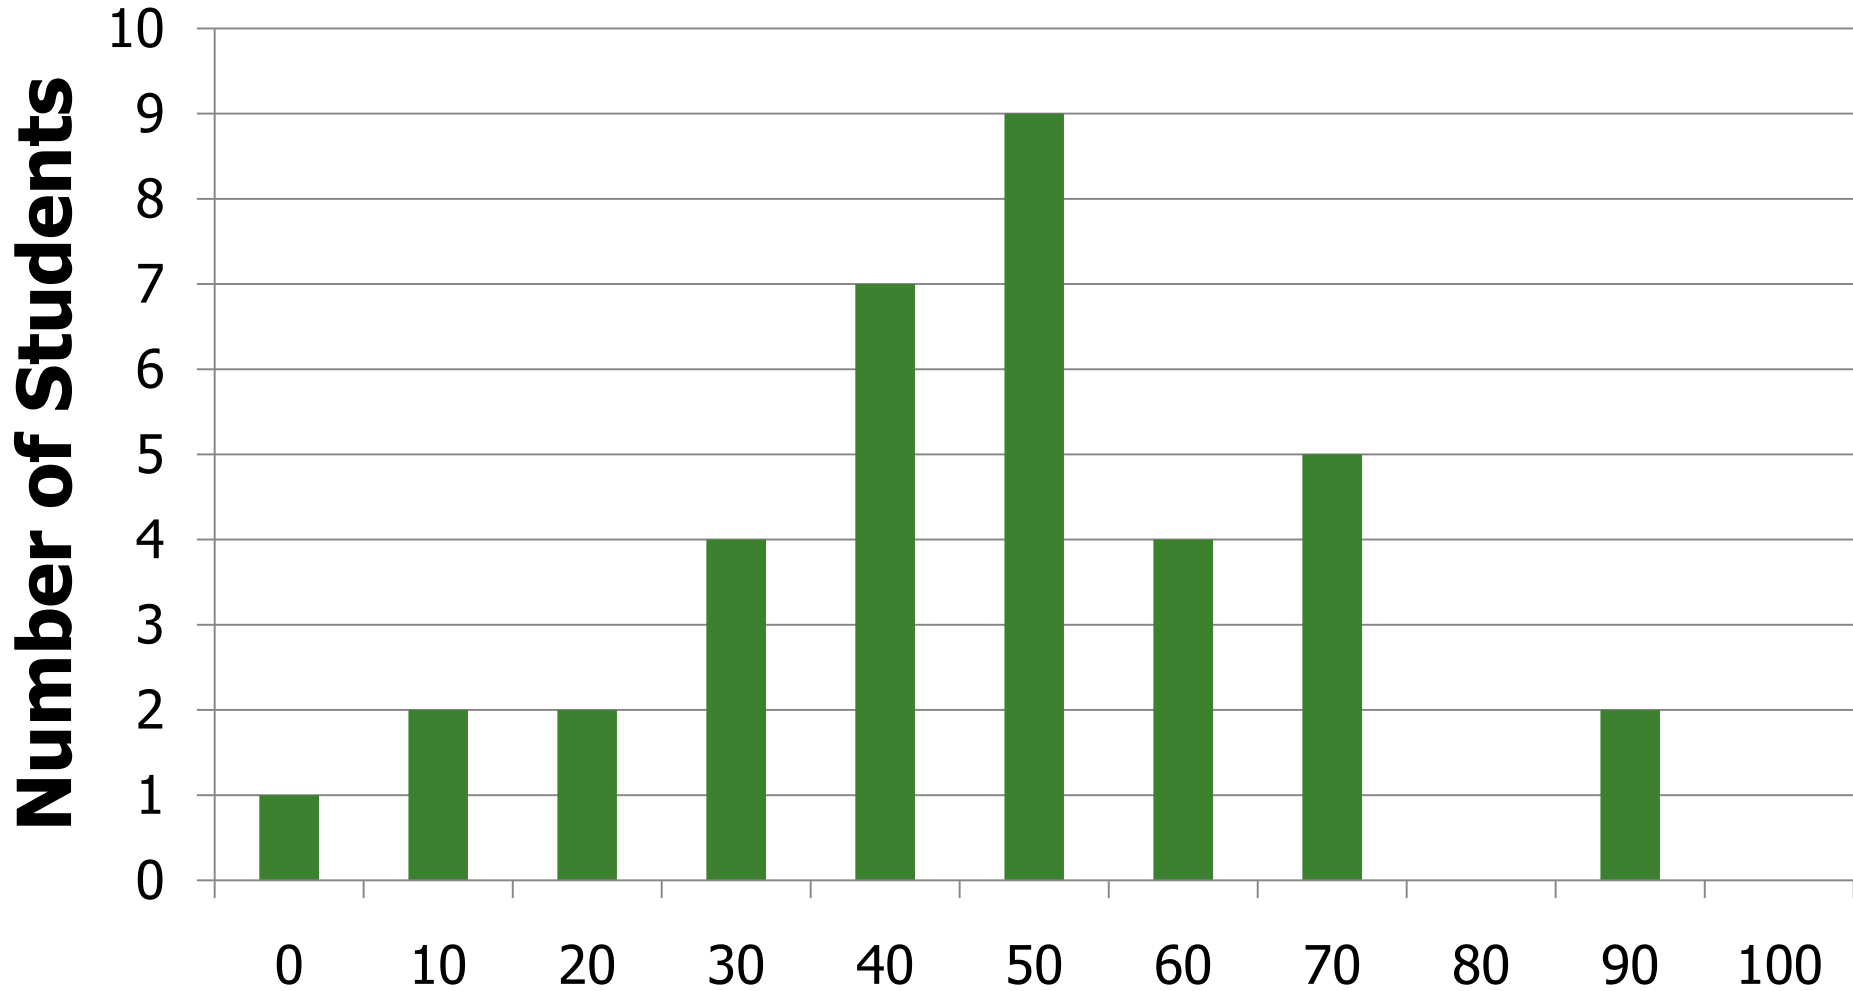

Midterm 2 Statistics

- MAX 90.71
- MIN 22.86
- MEDIAN 48.01
- MEAN 42.5
- STD 16.24

Midterm 2 Grade Distribution

Midterm 2 Grade Distribution

Breakdown

Legibility

Breakdown

Q1

Breakdown

Q2

Breakdown

Q3

Breakdown

Q4

Breakdown

Q5