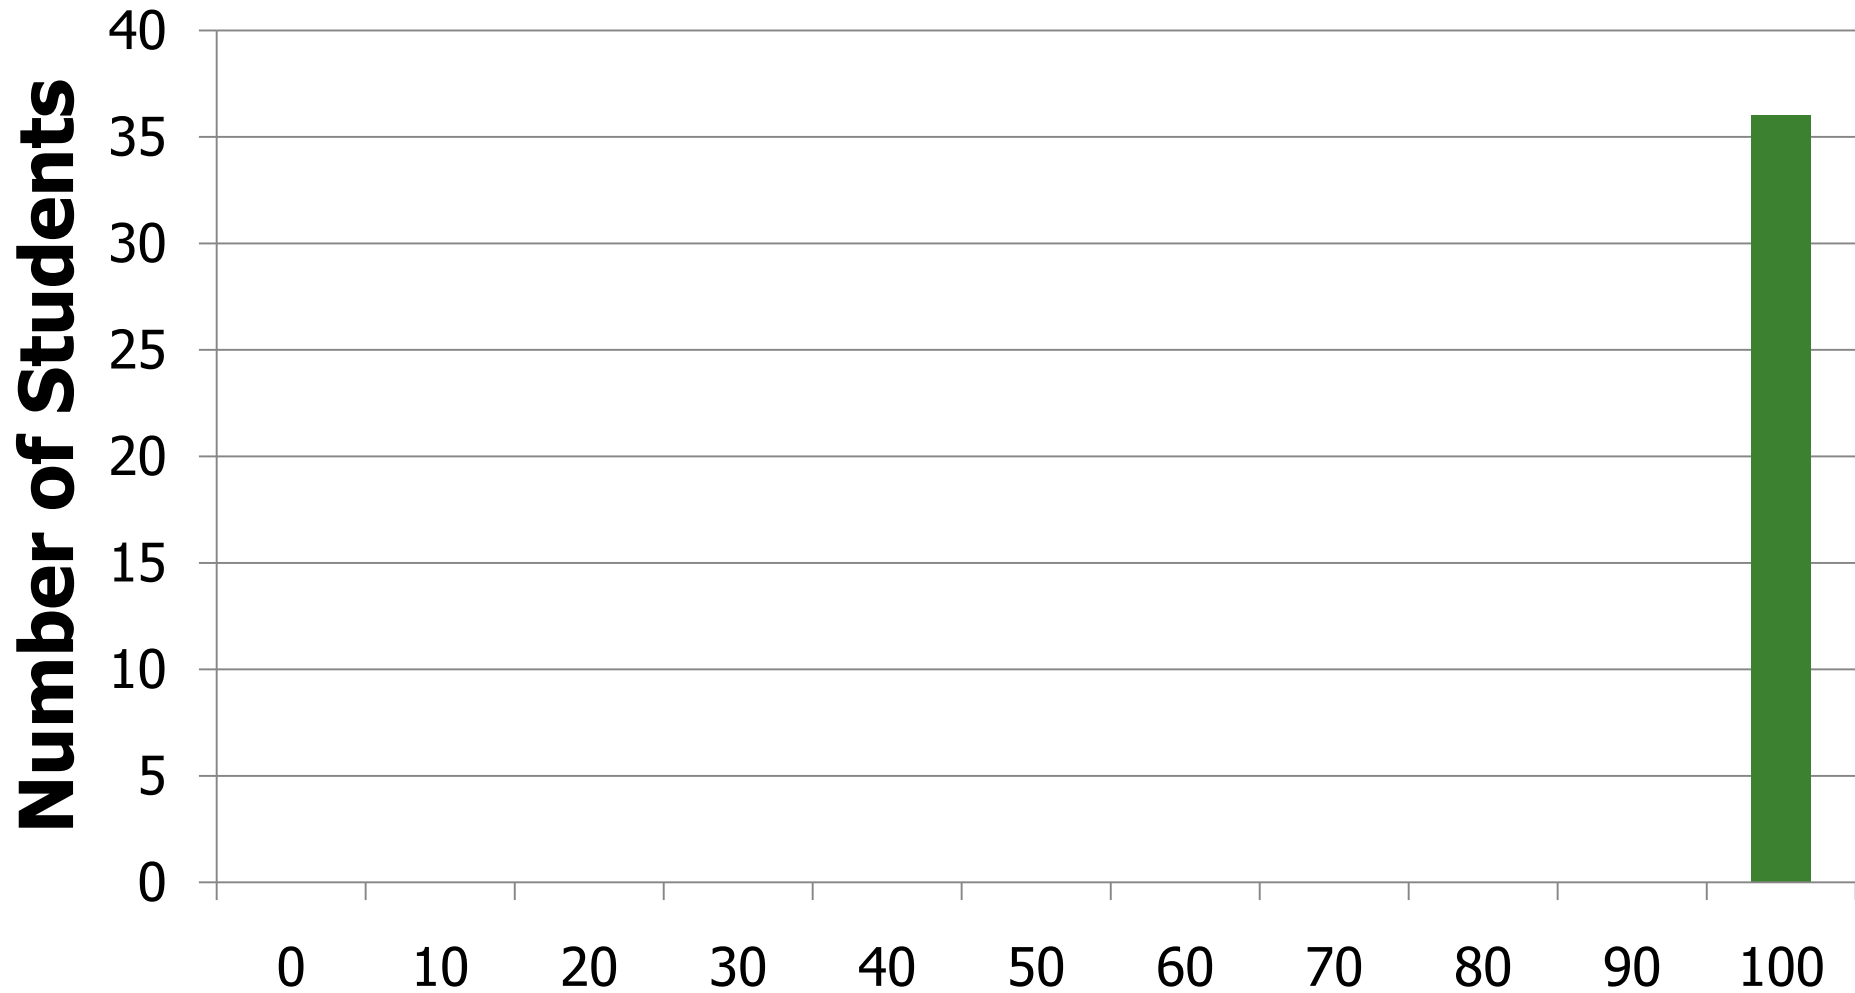

Midterm 2 Statistics

- MAX 90.71
- MIN 22.86
- MEDIAN 48.01
- MEAN 42.5
- STD 16.24

Midterm 2 Grade Distribution

Midterm 2 Grade Distribution

Breakdown

Legibility

Breakdown

Q1

Breakdown

Q2

Breakdown

Q3

Breakdown

Q4

Breakdown

Q5