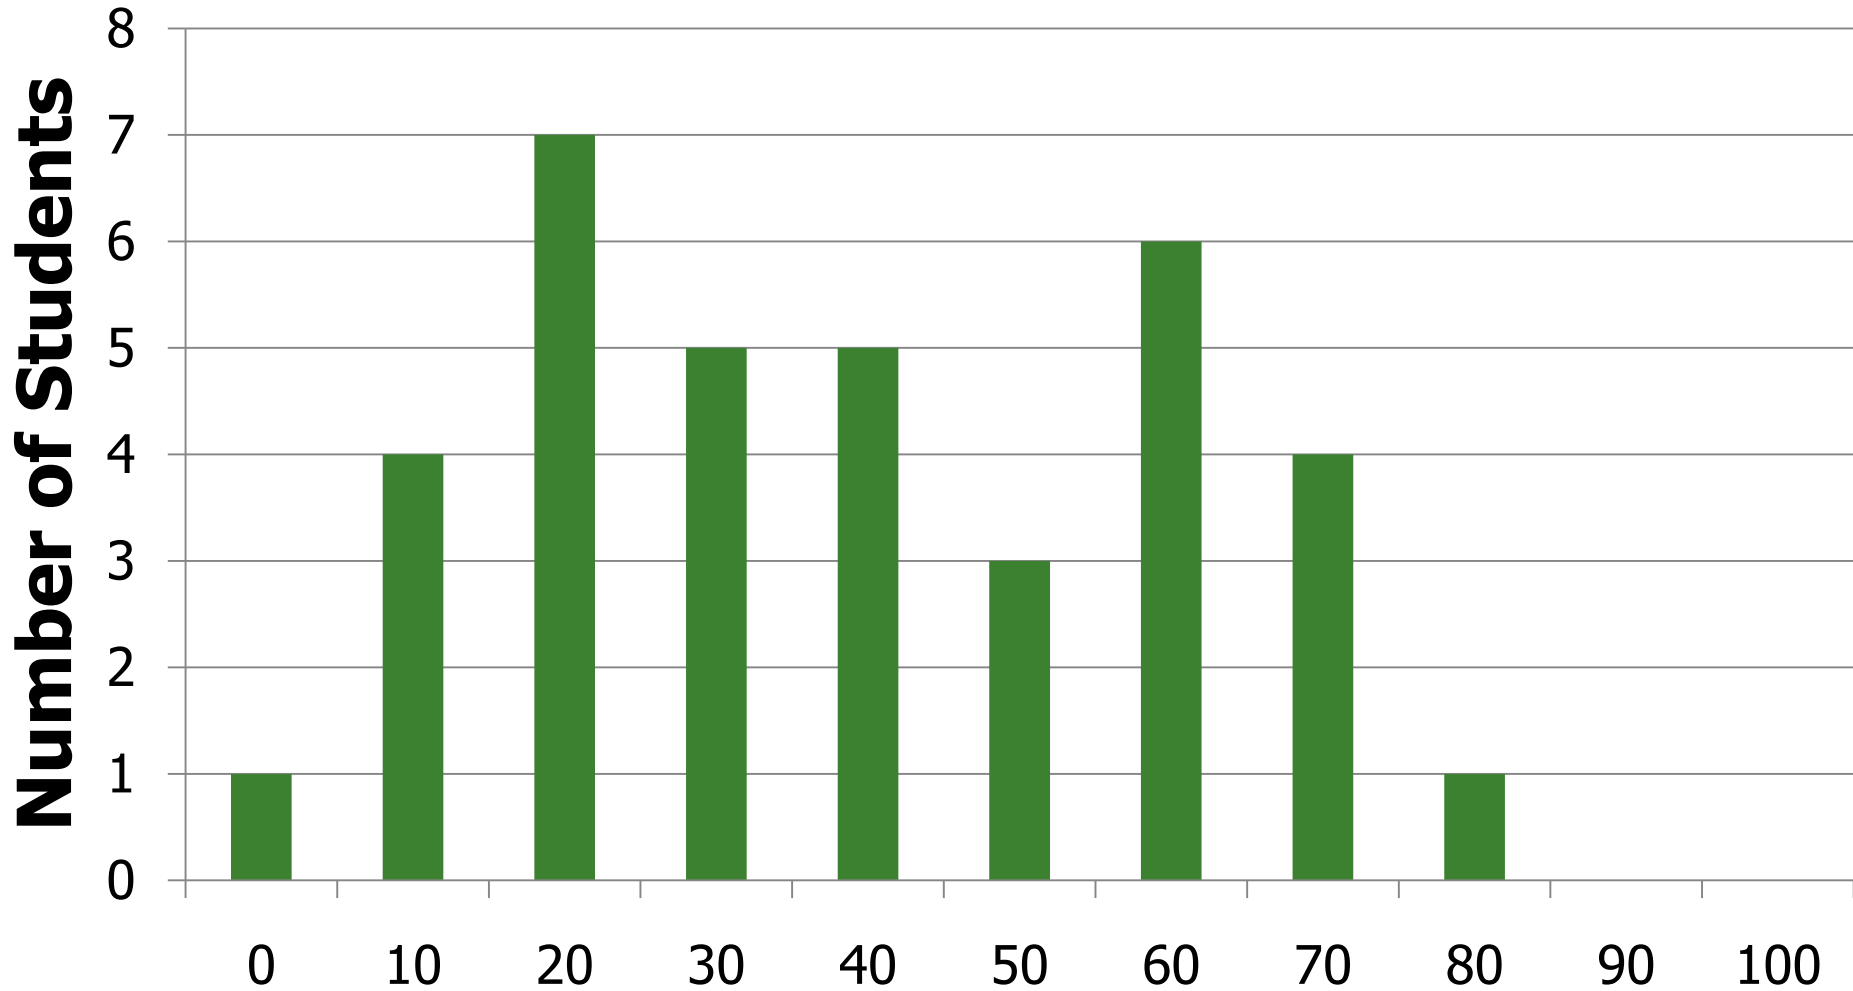

Midterm 2 Statistics

- MAX 90.71
- MIN 22.86
- MEDIAN 48.01
- MEAN 42.5
- STD 16.24

Midterm 2 Grade Distribution

Midterm 2 Grade Distribution

Breakdown

Legibility

Breakdown

Q1

Breakdown

Q2

Breakdown

Q3

Breakdown

Q4

Breakdown

Q5