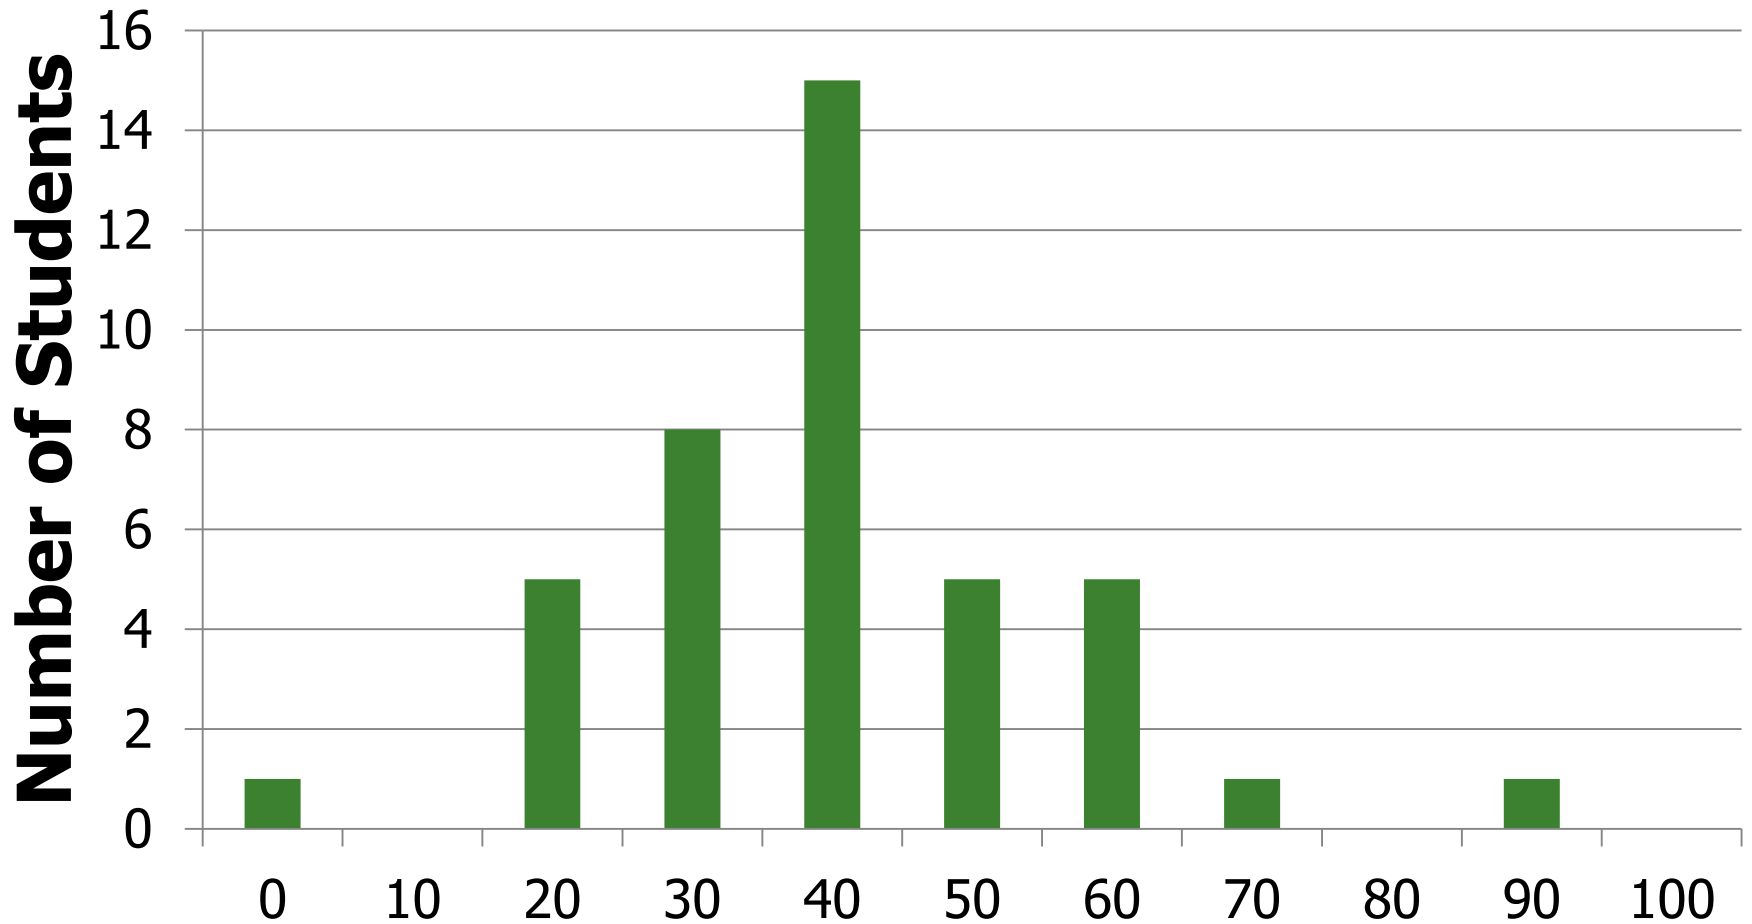

Midterm 1 Statistics

- MAX 90.65
- MIN 19.68
- MEDIAN 45.72
- MEAN 46.77
- STD 16.03

Midterm 1 Grade Distribution

Midterm 1 Grade Distribution

Breakdown

Legibility

Breakdown

Q1

Breakdown

Q2

Breakdown

Q3

Breakdown

Q4

Breakdown

Q5