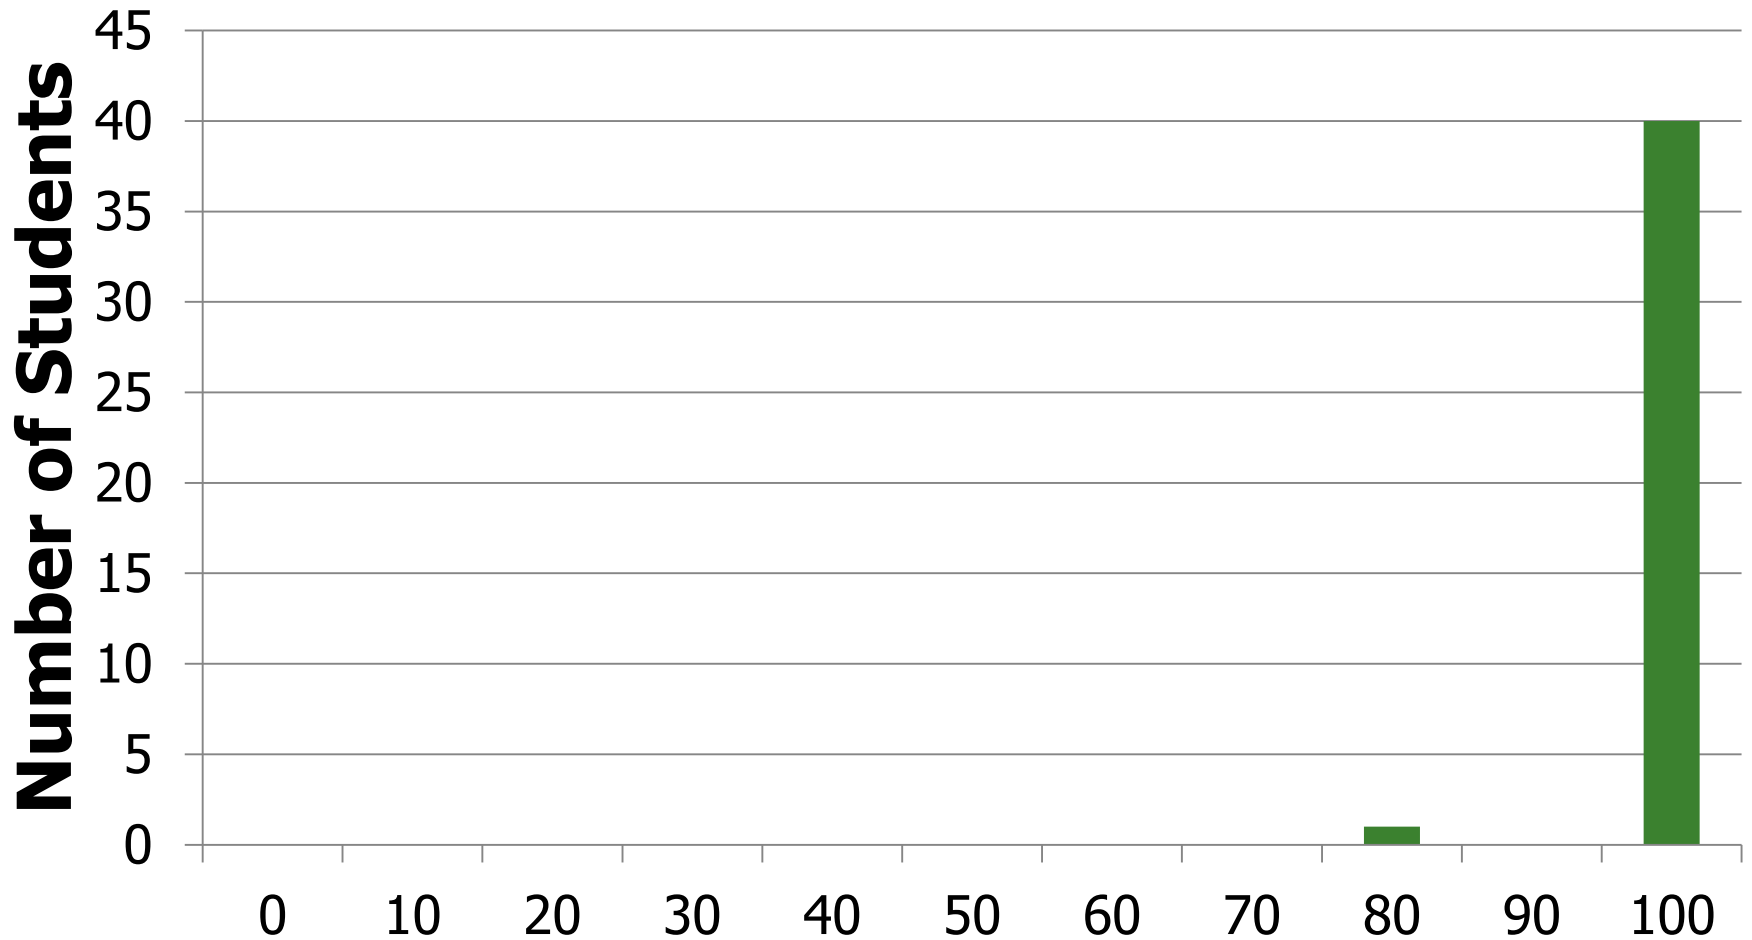

Midterm 1 Statistics

- MAX 90.65
- MIN 19.68
- MEDIAN 45.72
- MEAN 46.77
- STD 16.03

Midterm 1 Grade Distribution

Midterm 1 Grade Distribution

Breakdown

Legibility

Breakdown

Q1

Breakdown

Q2

Breakdown

Q3

Breakdown

Q4

Breakdown

Q5