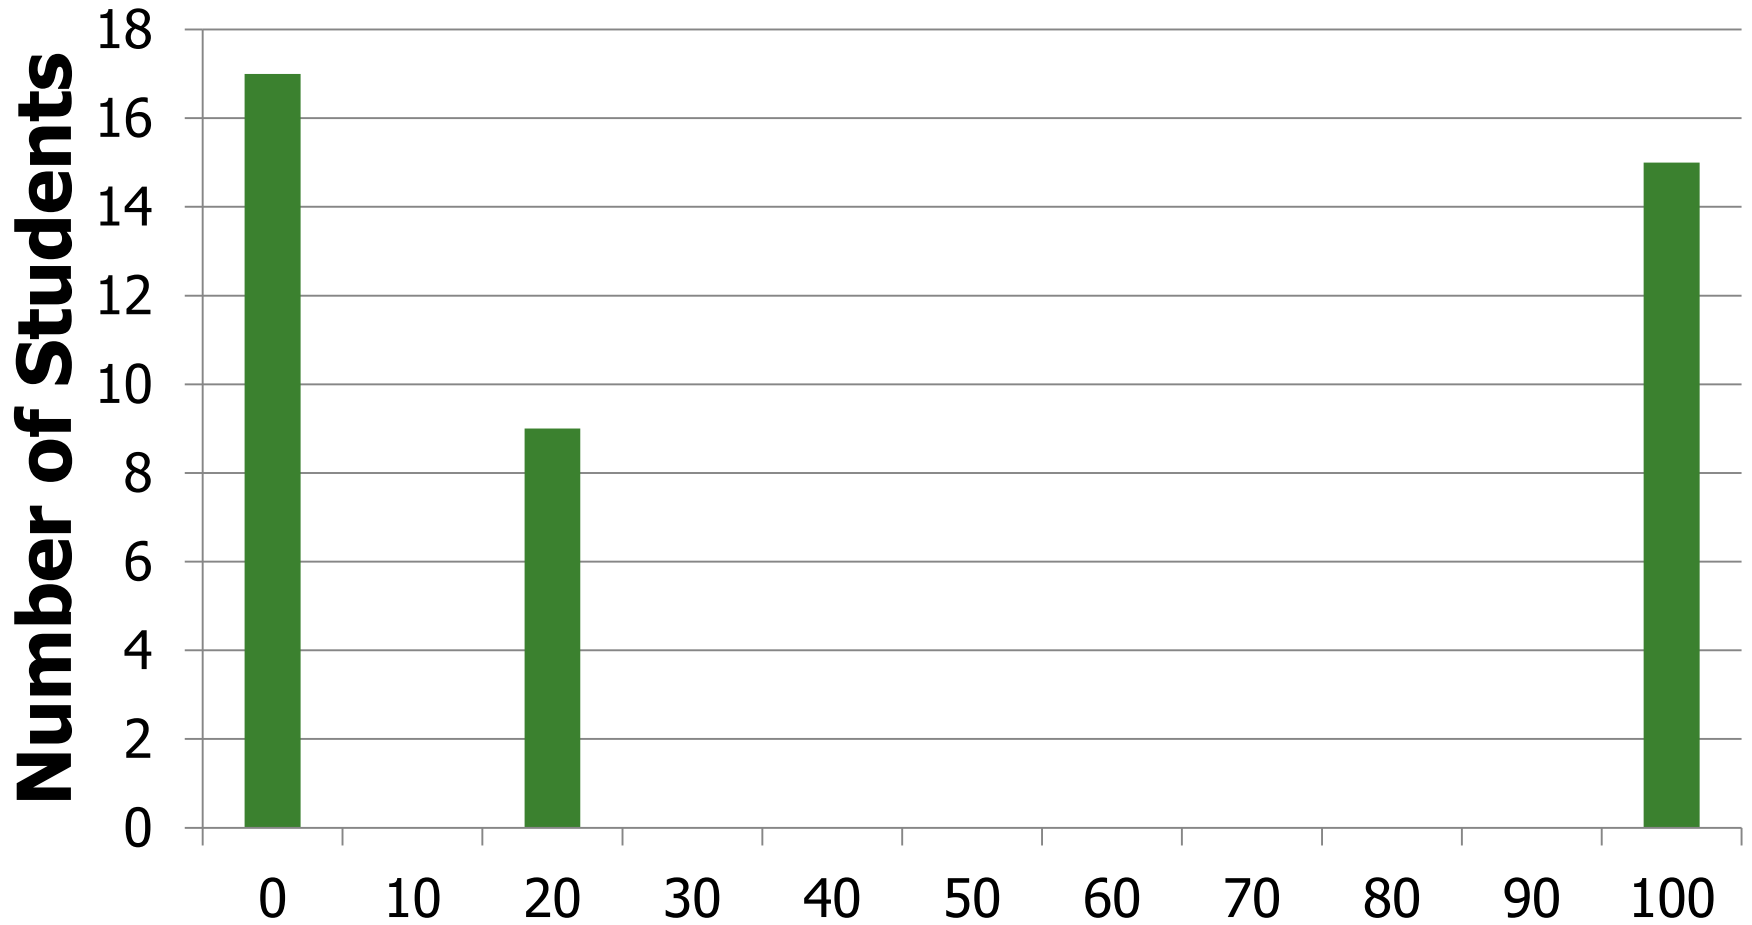

Midterm 1 Statistics

- MAX 90.65
- MIN 19.68
- MEDIAN 45.72
- MEAN 46.77
- STD 16.03

Midterm 1 Grade Distribution

Midterm 1 Grade Distribution

Breakdown

Legibility

Breakdown

Q1

Breakdown

Q2

Breakdown

Q3

Breakdown

Q4

Breakdown

Q5