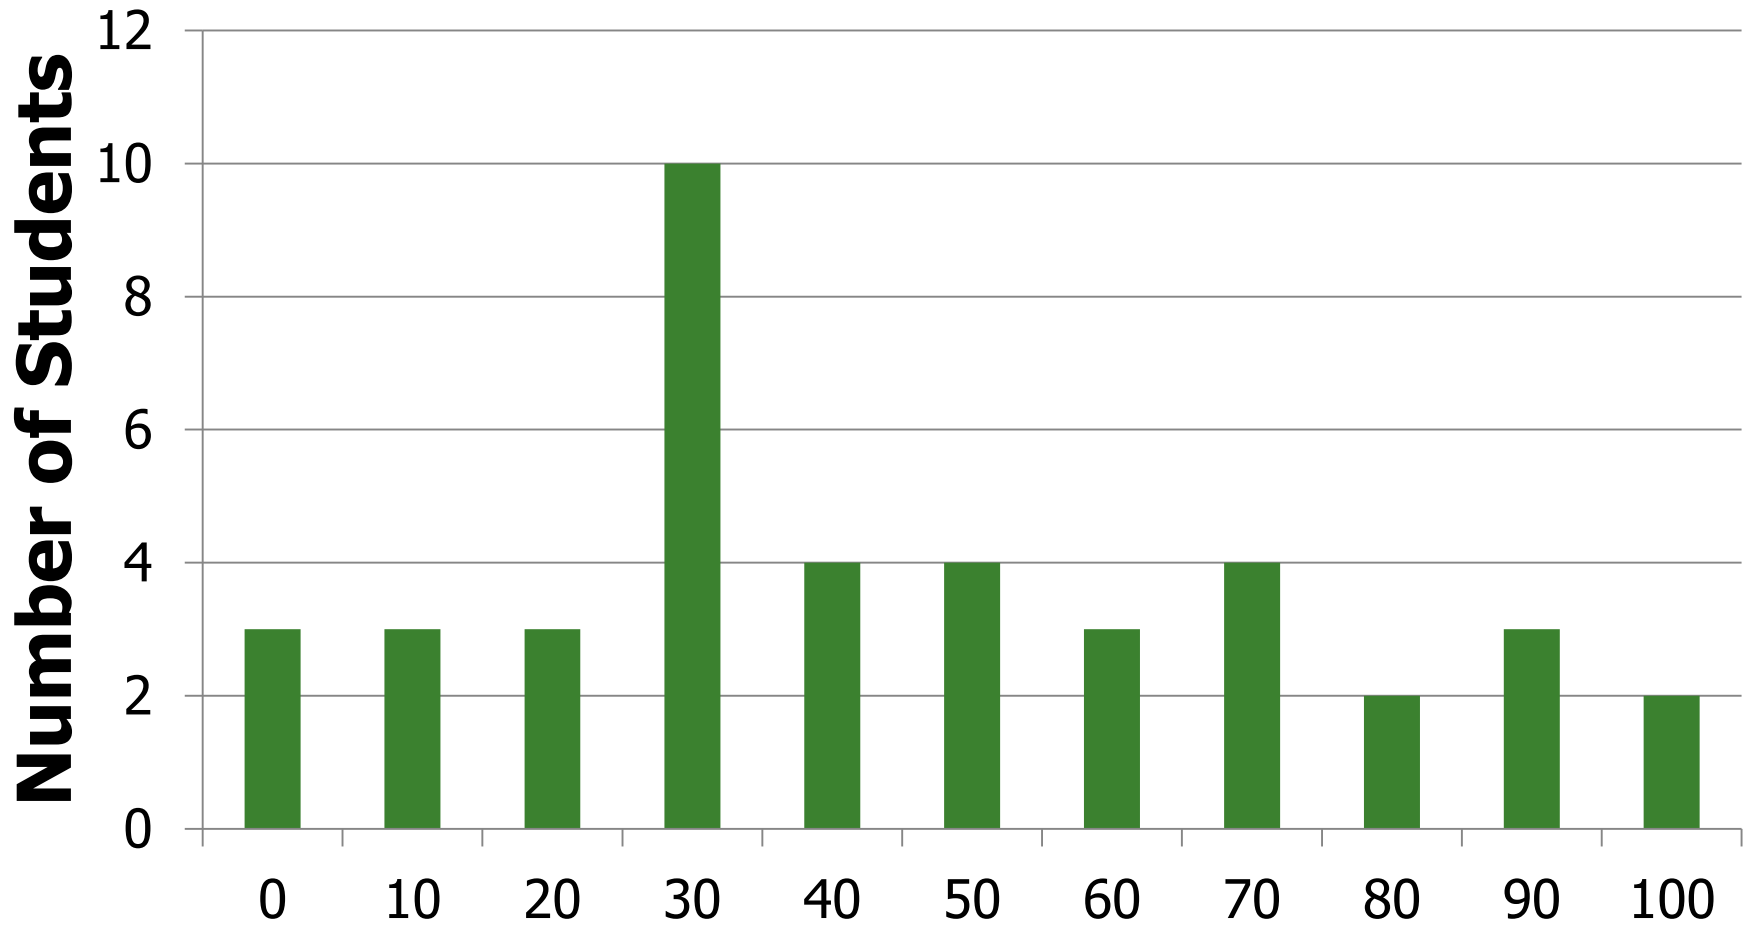

Midterm 1 Statistics

- MAX 90.65
- MIN 19.68
- MEDIAN 45.72
- MEAN 46.77
- STD 16.03

Midterm 1 Grade Distribution

Midterm 1 Grade Distribution

Breakdown

Legibility

Breakdown

Q1

Breakdown

Q2

Breakdown

Q3

Breakdown

Q4

Breakdown

Q5