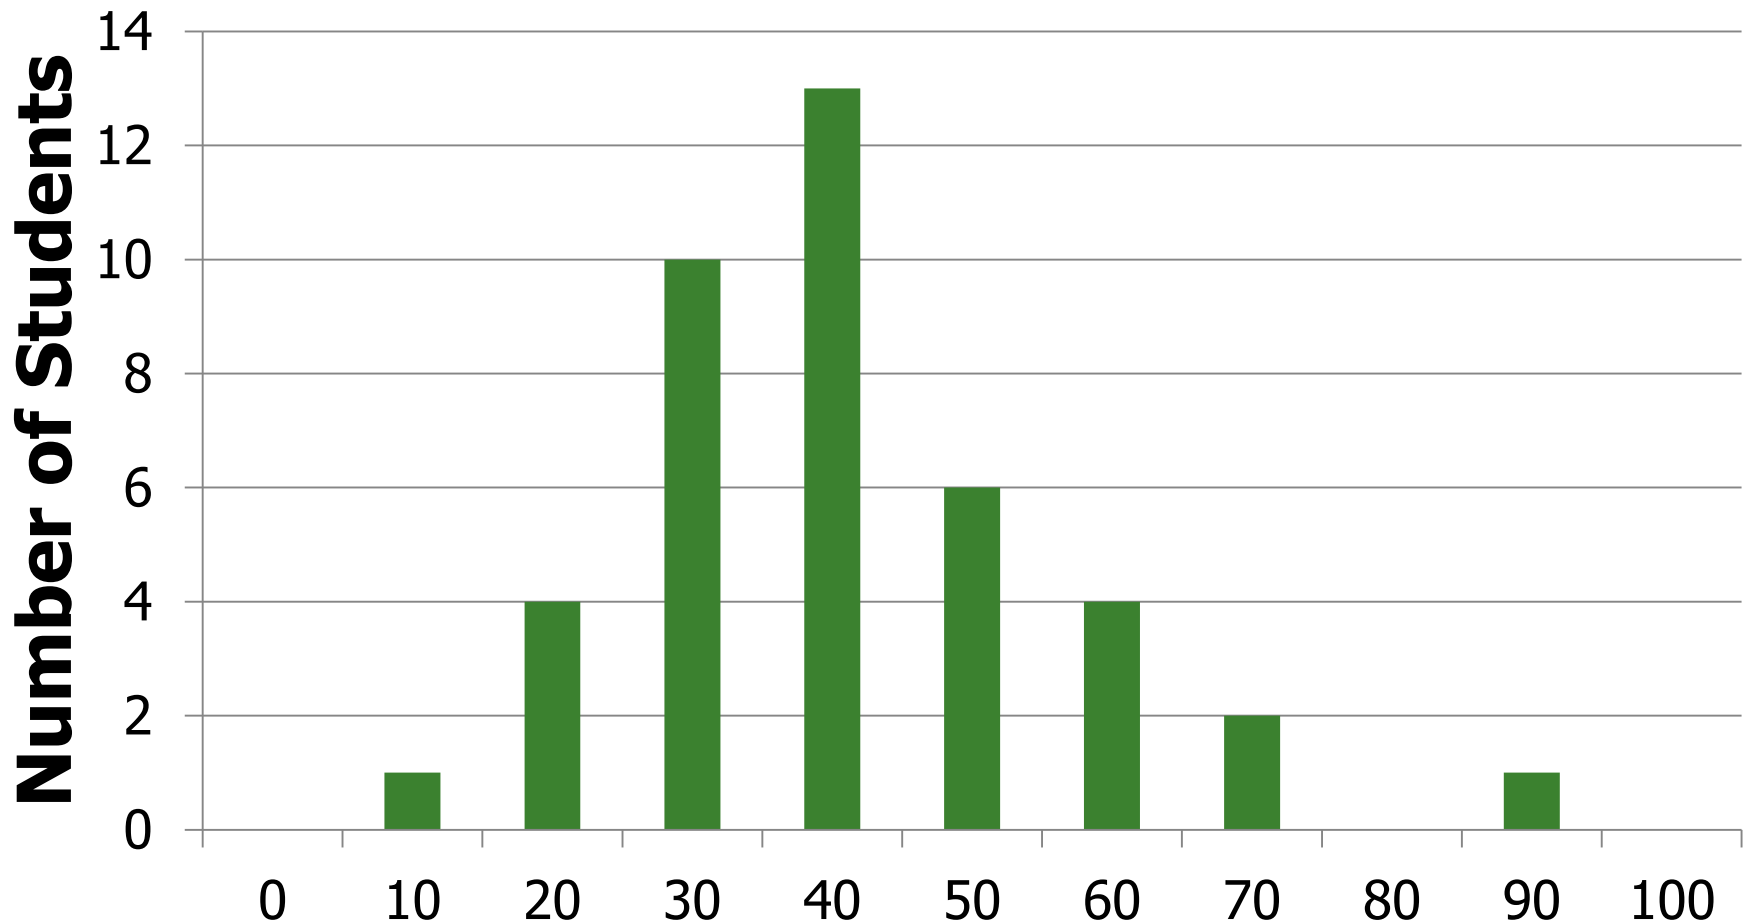

Midterm 1 Statistics

- MAX 90.65
- MIN 19.68
- MEDIAN 45.72
- MEAN 46.77
- STD 16.03

Midterm 1 Grade Distribution

Midterm 1 Grade Distribution

Breakdown

Legibility

Breakdown

Q1

Breakdown

Q2

Breakdown

Q3

Breakdown

Q4

Breakdown

Q5