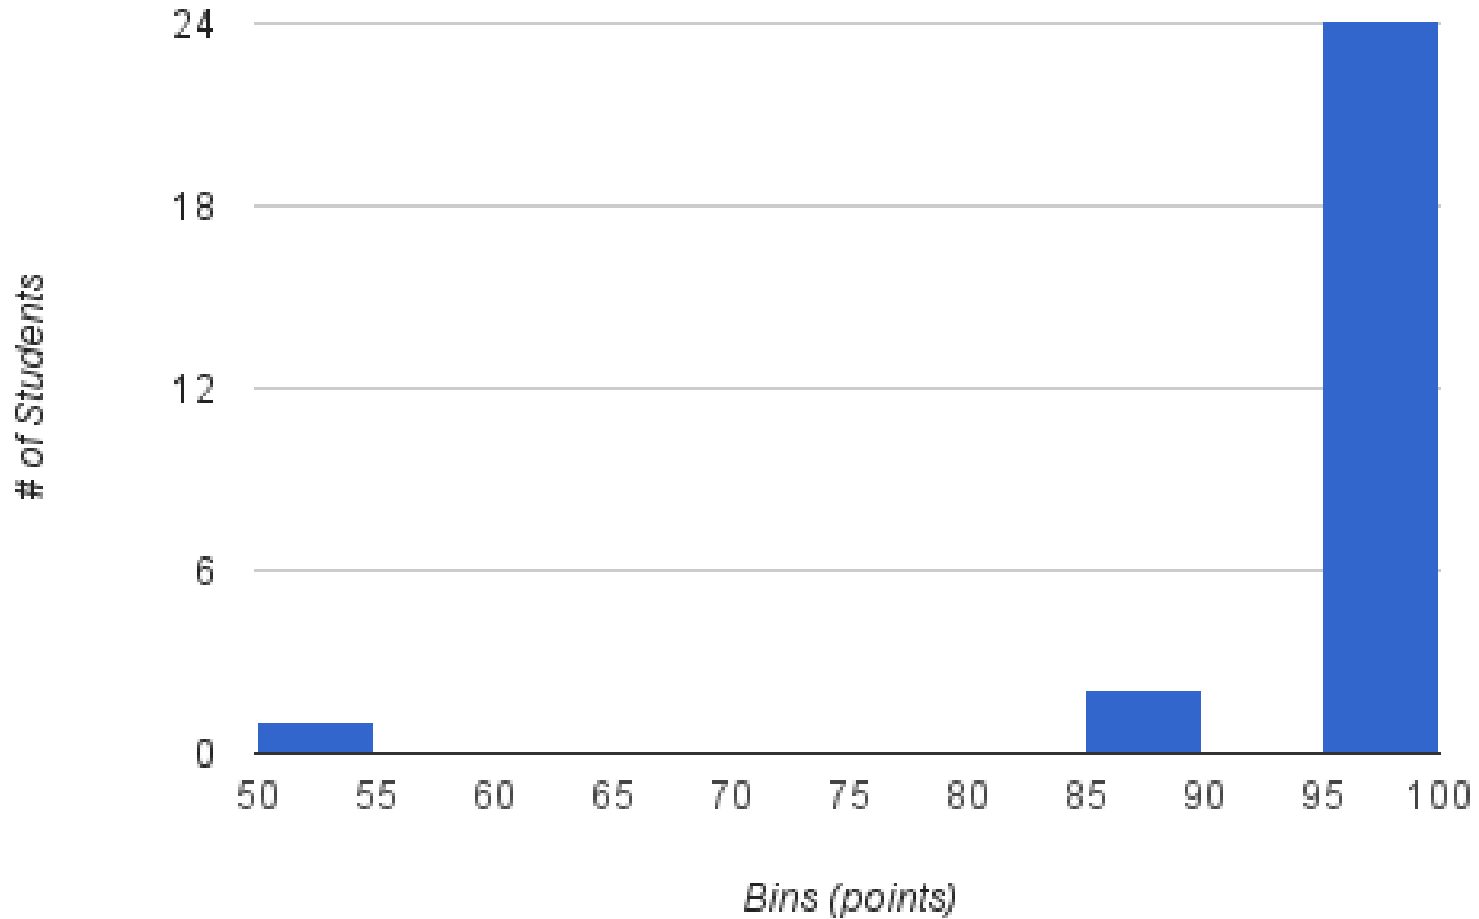

Lab 6 Grade Distribution

- Average: 97.3
- Median: 100
- Std Dev: 9.40