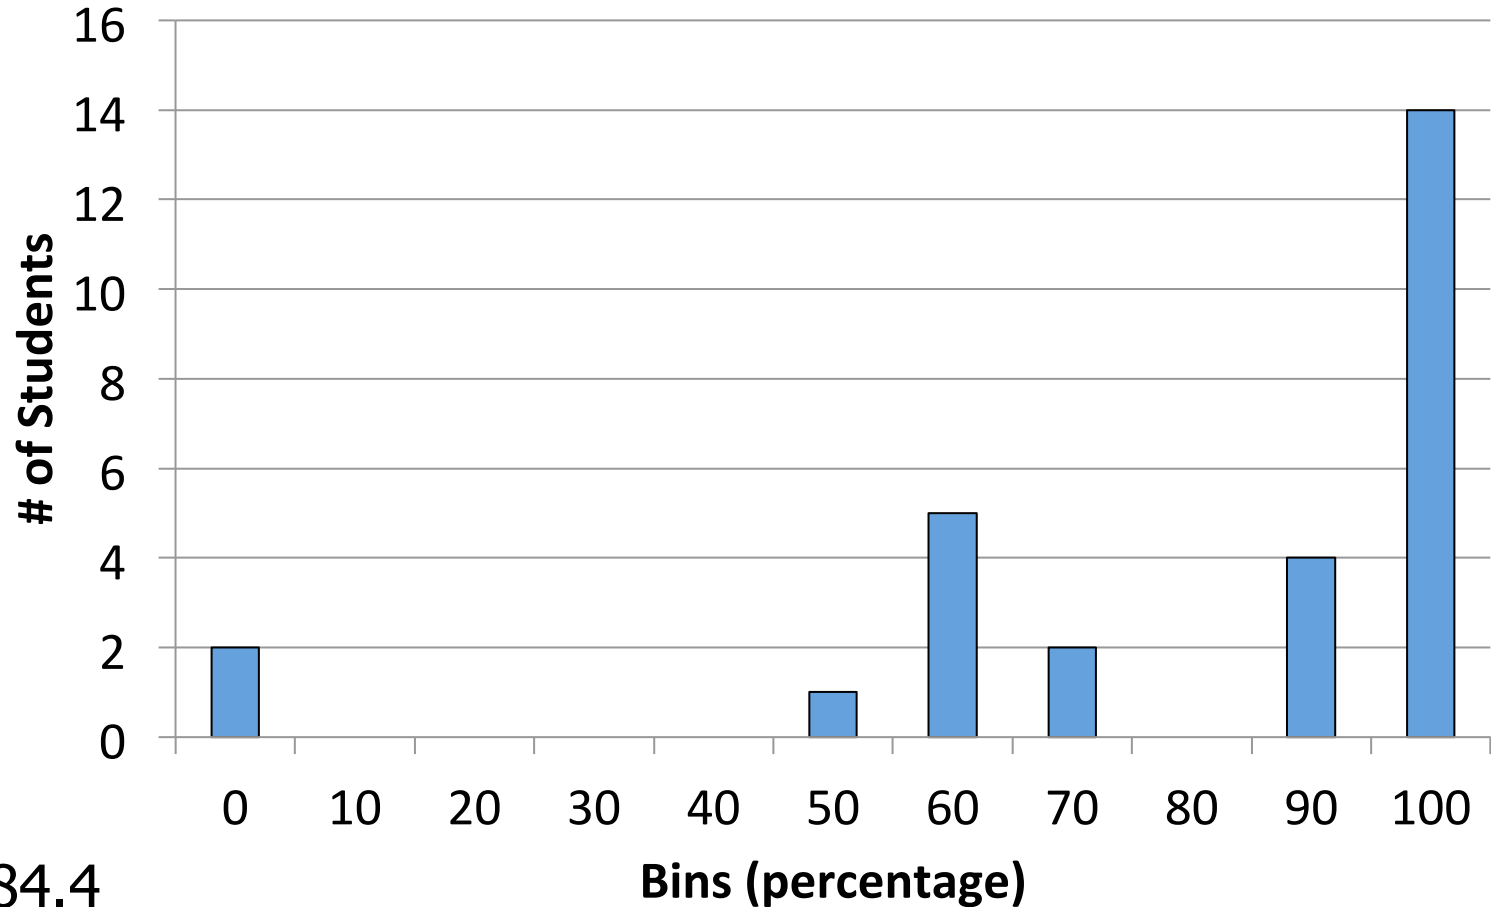

# Lab 5 Results

---

Avg: 84.4

Median: 93.8

Std Dev: 19.2