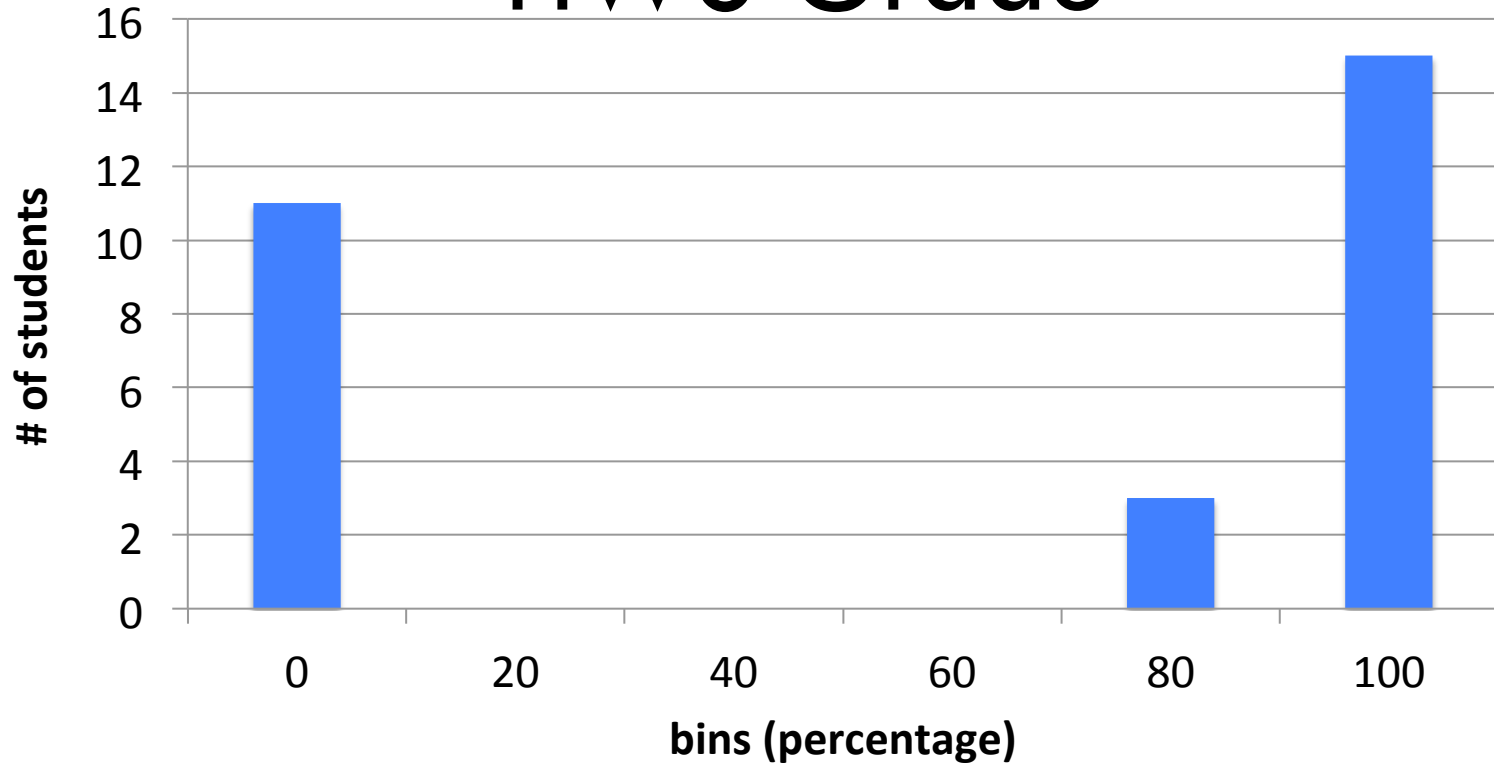

# HW6 Grade

- Average: 56.16
- Median: 82.92
- STDDEV: 45.49