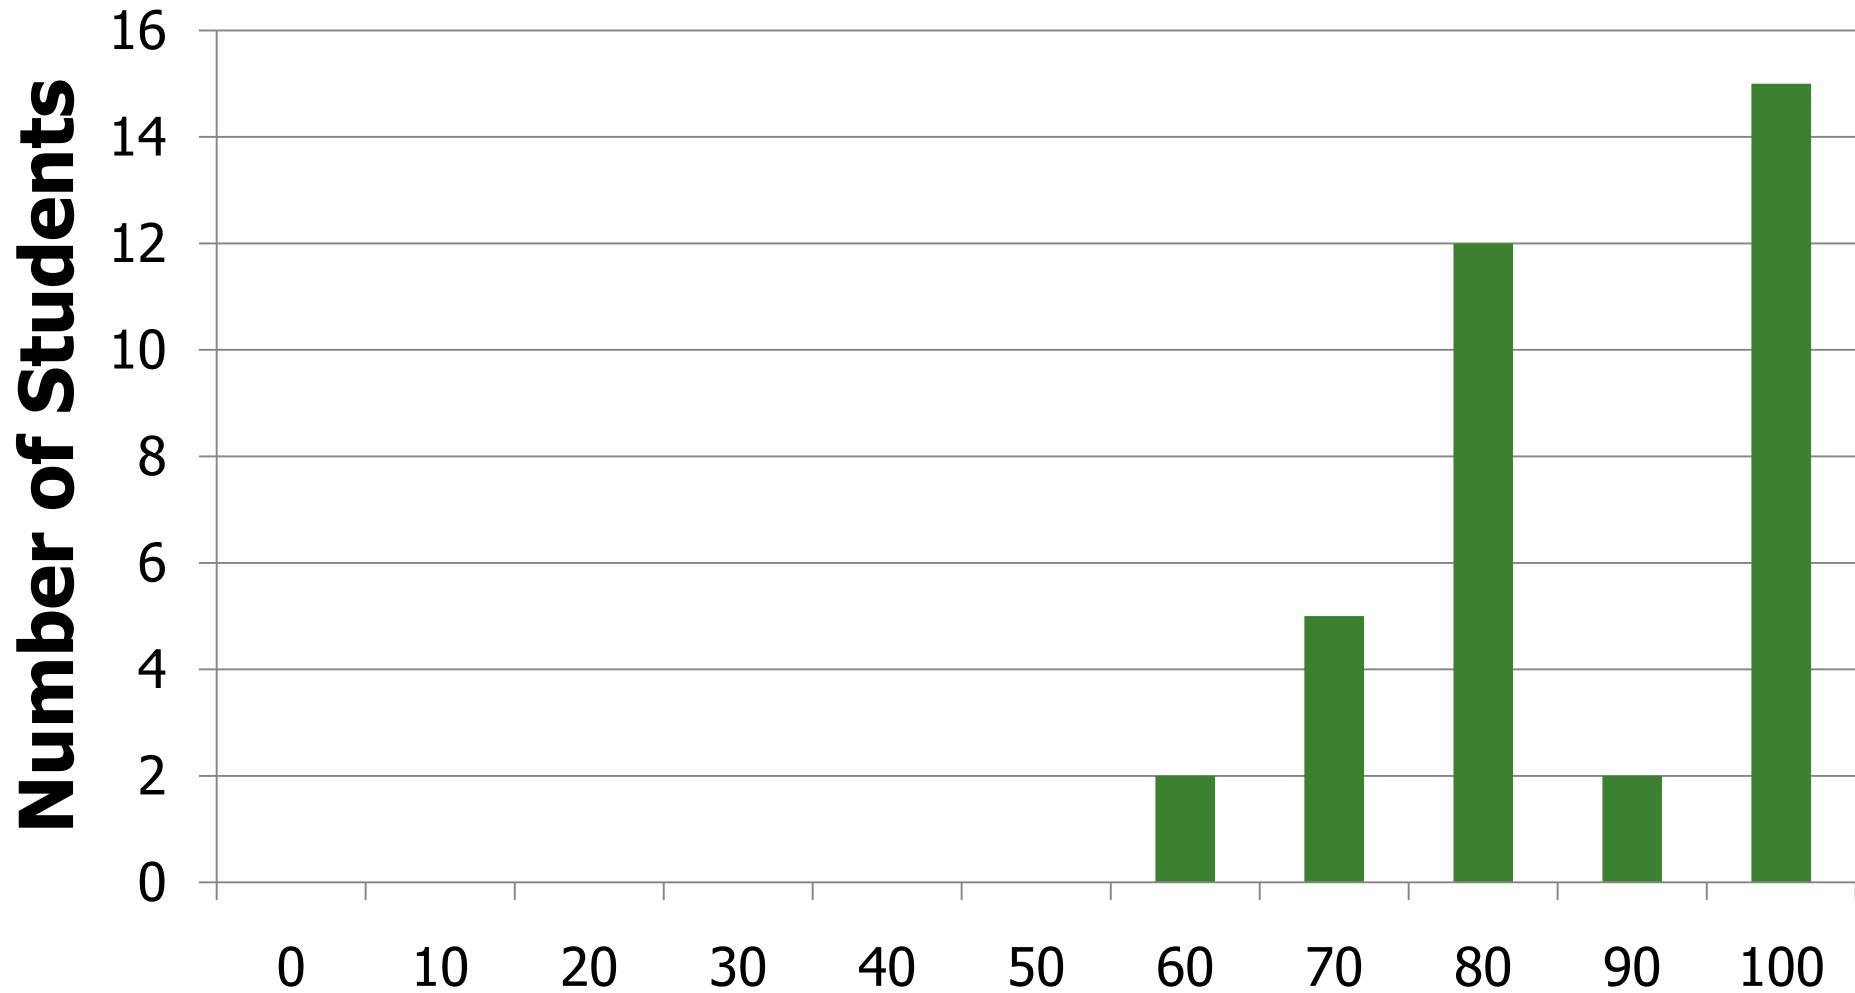

Final Exam Statistics

- MAX 86.67
- MIN 27.2
- MEDIAN 63.07
- MEAN 62.11
- STD 13.69

Final Exam Grade Distribution

Final Grade Distribution

Breakdown

Legibility

Breakdown

Q1

Breakdown

Q2

Breakdown

Q3

Breakdown

Q4

Breakdown

Q5