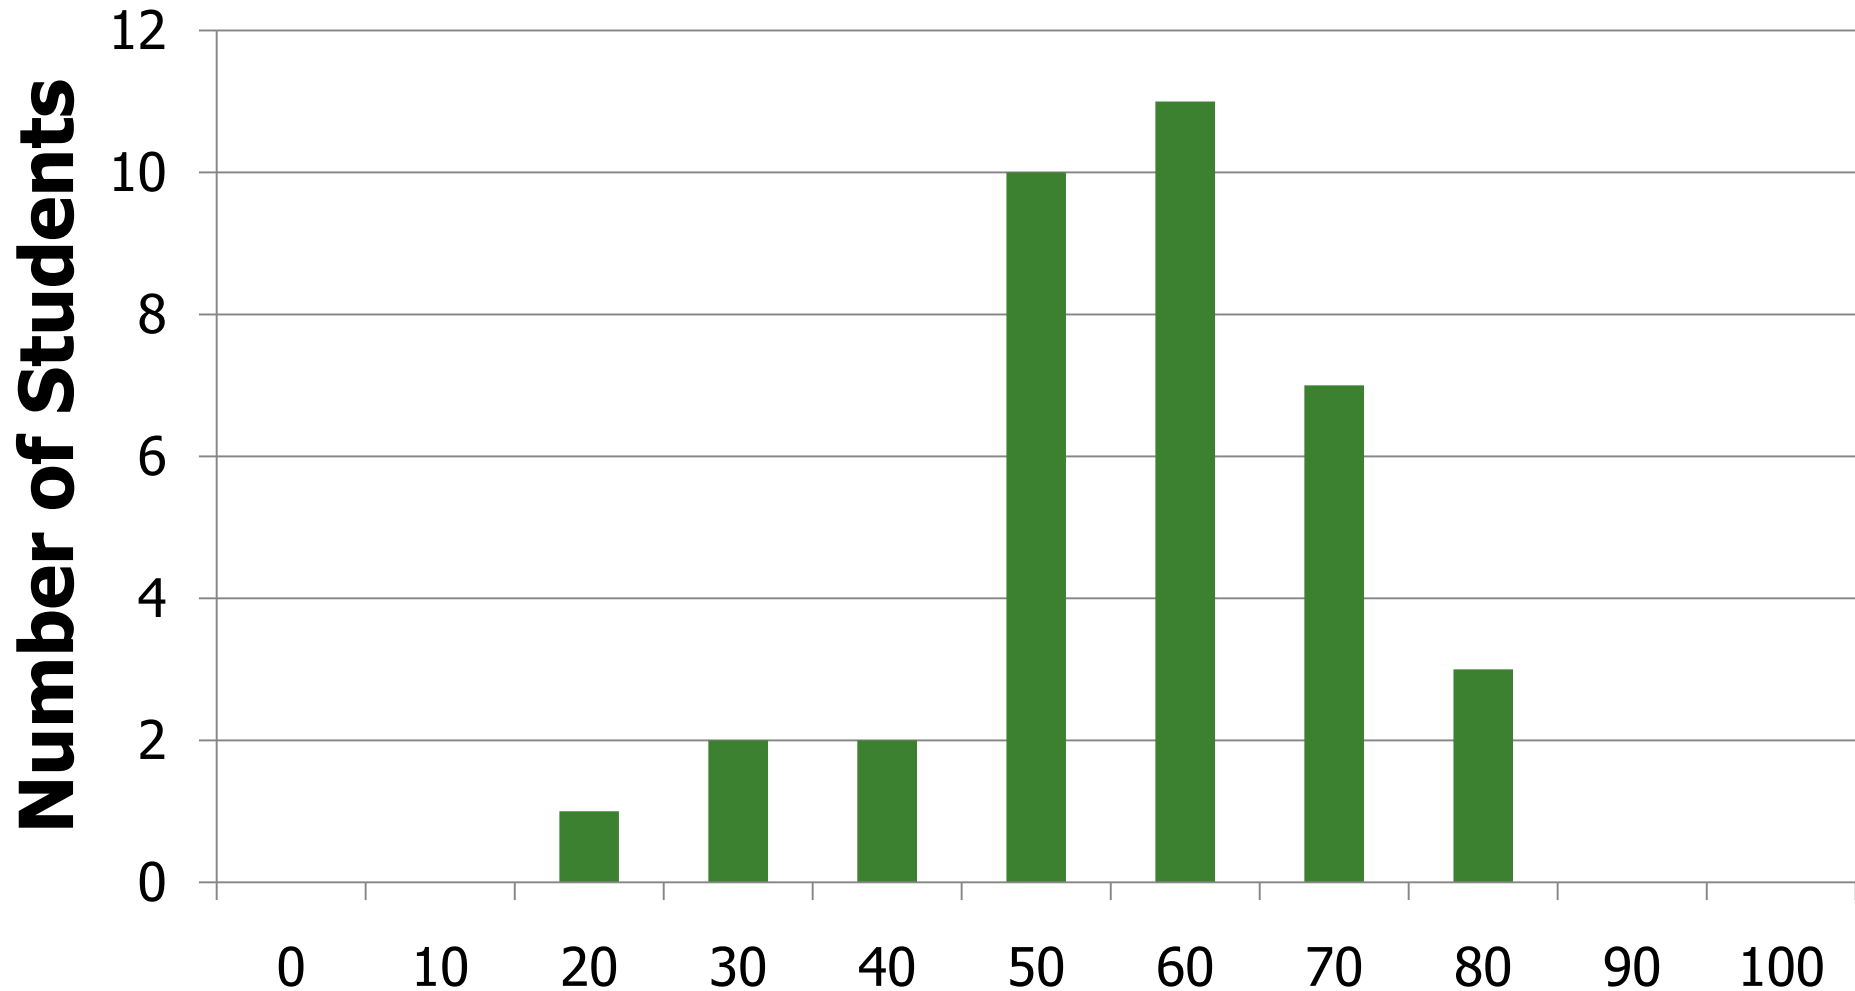

Final Exam Statistics

- MAX 86.67
- MIN 27.2
- MEDIAN 63.07
- MEAN 62.11
- STD 13.69

Final Exam Grade Distribution

Final Grade Distribution

Breakdown

Legibility

Breakdown

Q1

Breakdown

Q2

Breakdown

Q3

Breakdown

Q4

Breakdown

Q5