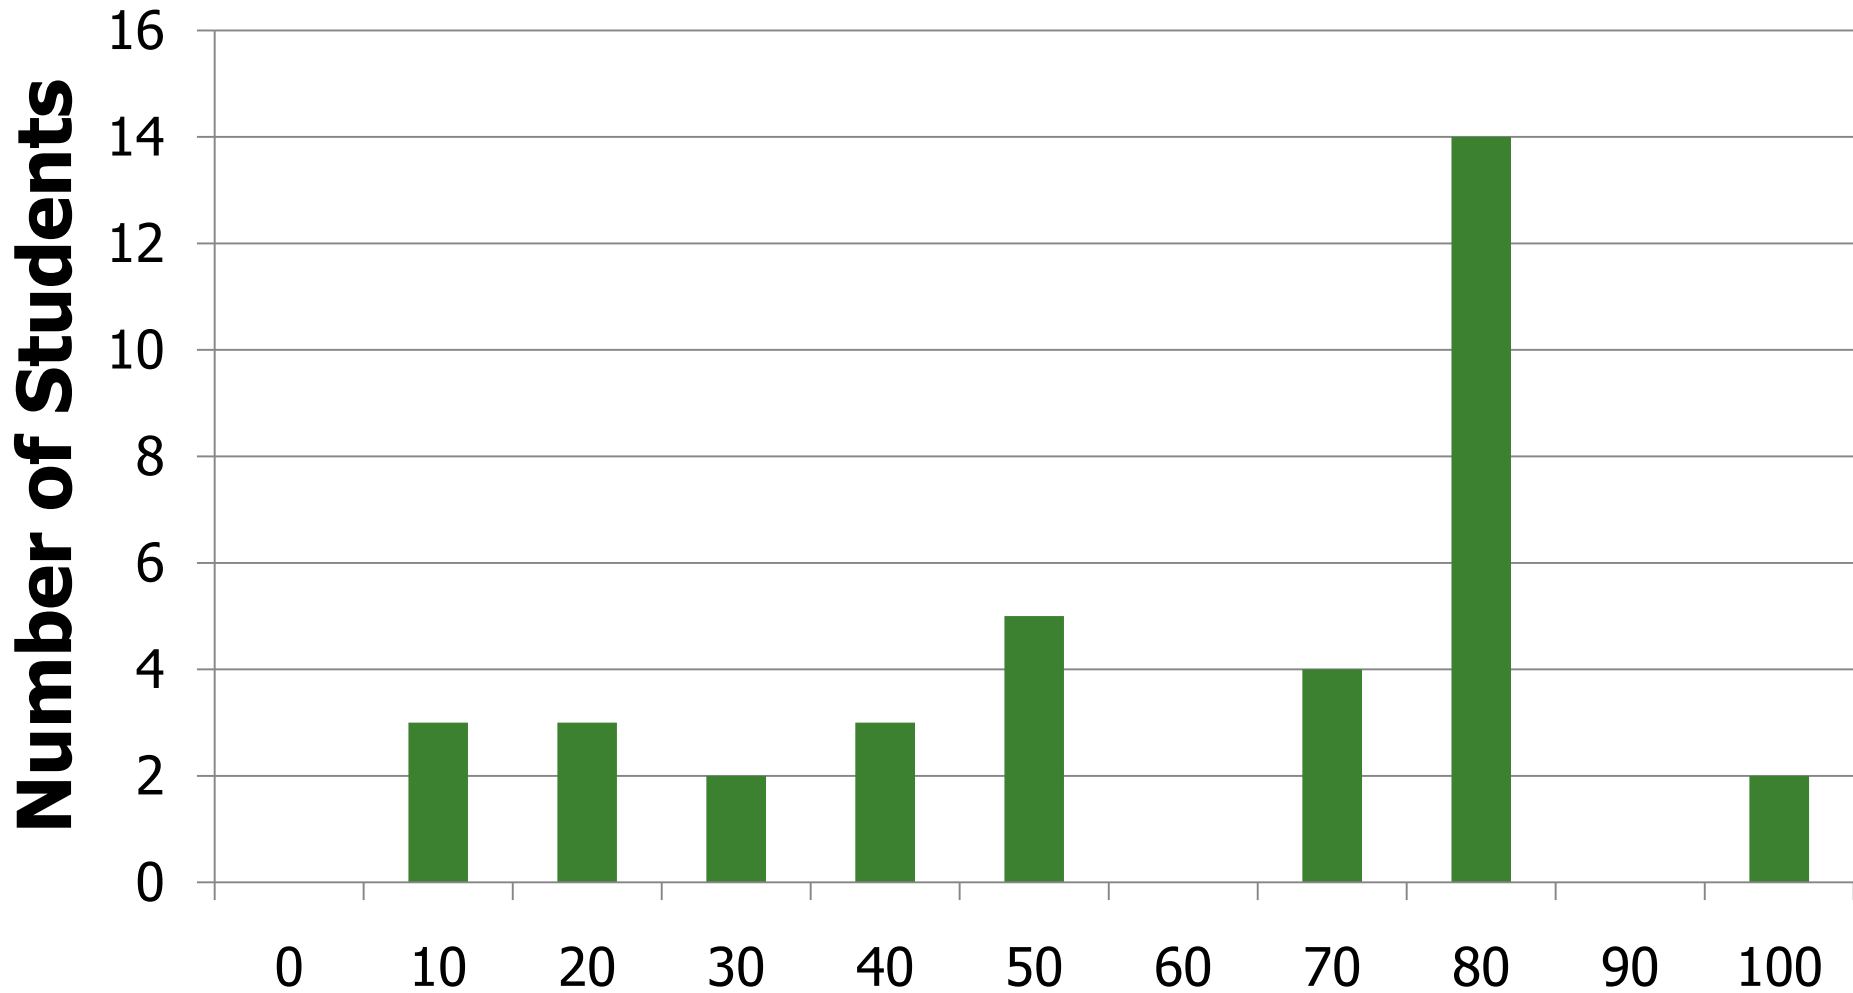

Final Exam Statistics

- MAX 86.67
- MIN 27.2
- MEDIAN 63.07
- MEAN 62.11
- STD 13.69

Final Exam Grade Distribution

Final Grade Distribution

Breakdown

Legibility

Breakdown

Q1

Breakdown

Q2

Breakdown

Q3

Breakdown

Q4

Breakdown

Q5