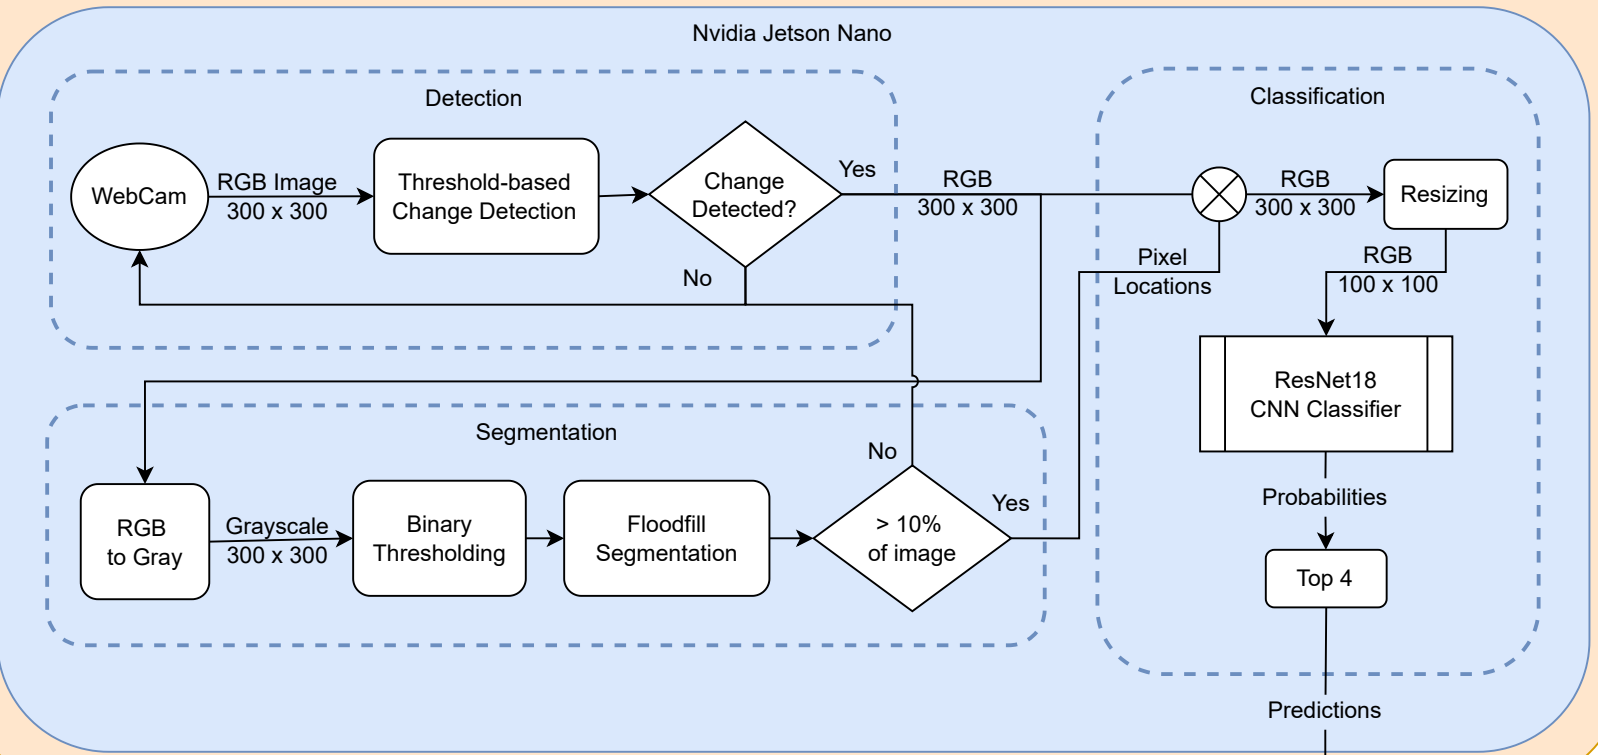

Fresh Eyes Architecture

Computer Vision

Nvidia Jetson Nano

User Interface

User

Client (Android tablet or other)

Backend