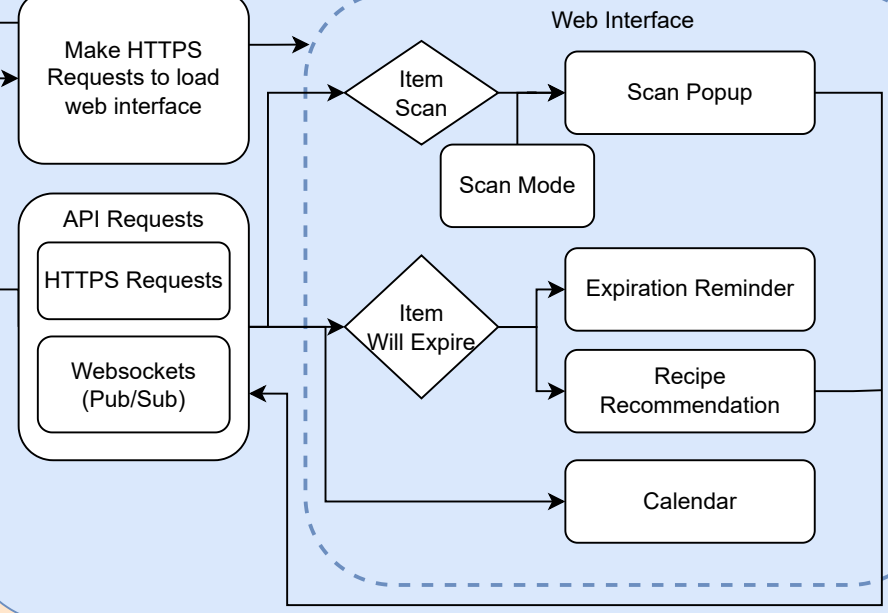

Fresh Eyes Architecture

Computer Vision

Nvidia Jetson Nano

User Interface

User

Client (Android tablet or other)

Backend